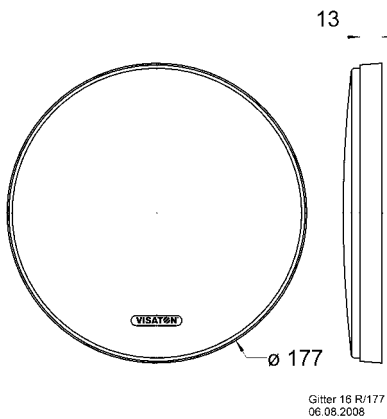

Art. No. 4662 Gitter / Grille 16 R/177

Schutzgitter aus schwarz lackiertem Metall. Zierring aus schwarzem Kunststoff.
Auf Anfrage auch in anderen Farben lackiert erhältlich.

Protective grille made of black painted metal. Decoration ring made of black plastics.
Can be supplied painted in other colours on request.

Passend für/Suitable for: FX 16