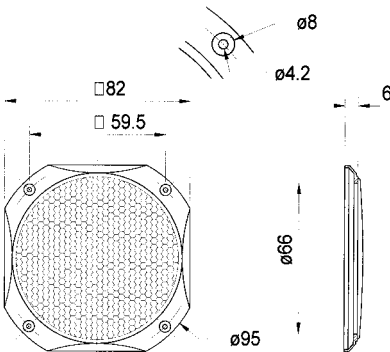

Art. No. 1138 Gitter / Grille FRS 8