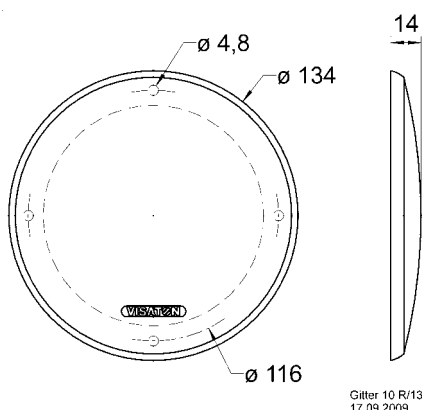

Art. No. 4770 – schwarz/chrom / *black/chrome* Gitter / Grille 10 R/134

Schutzgitter aus schwarz lackiertem Metall. Zierring aus in Chromoptik (hochglanz) lackiertem Kunststoff.

Protective grille made of black painted metal. Decoration ring made of plastics with chrome surface (high glossy).

Passend für/Suitable for: FR 10, R 10 S, R 10 SC, FX 10, PX 10