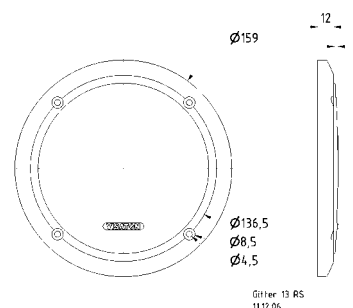

Gitter / Grille FR 12 Art. No. 2062

Schutzgitter aus schwarz lackiertem Metall. Zierring aus schwarzem Kunststoff.
Auf Anfrage auch in anderen Farben lackiert erhältlich.

Protective grille made of black painted metal. Decoration ring made of black plastics.
Can be supplied painted in other colours on request.

Passend für/Suitable for: FR 12

Gitter / Grille 13 RS Art. No. 4643

Schutzgitter aus schwarz lackiertem Metall. Zierring aus schwarzem Kunststoff.
Auf Anfrage auch in anderen Farben lackiert erhältlich.

Protective grille made of black painted metal. Decoration ring made of black plastics.
Can be supplied painted in other colours on request.

Passend für/Suitable for: FR 13, PX 13, FX 13

Gitter / Grille 13 R/162 Art. No. 4667

Schutzgitter aus schwarz lackiertem Metall. Zierring aus schwarzem Kunststoff.
Auf Anfrage auch in anderen Farben lackiert erhältlich.

Protective grille made of black painted metal. Decoration ring made of black plastics.
Can be supplied painted in other colours on request.

Passend für/Suitable for: FR 13, PX 13, FX 13