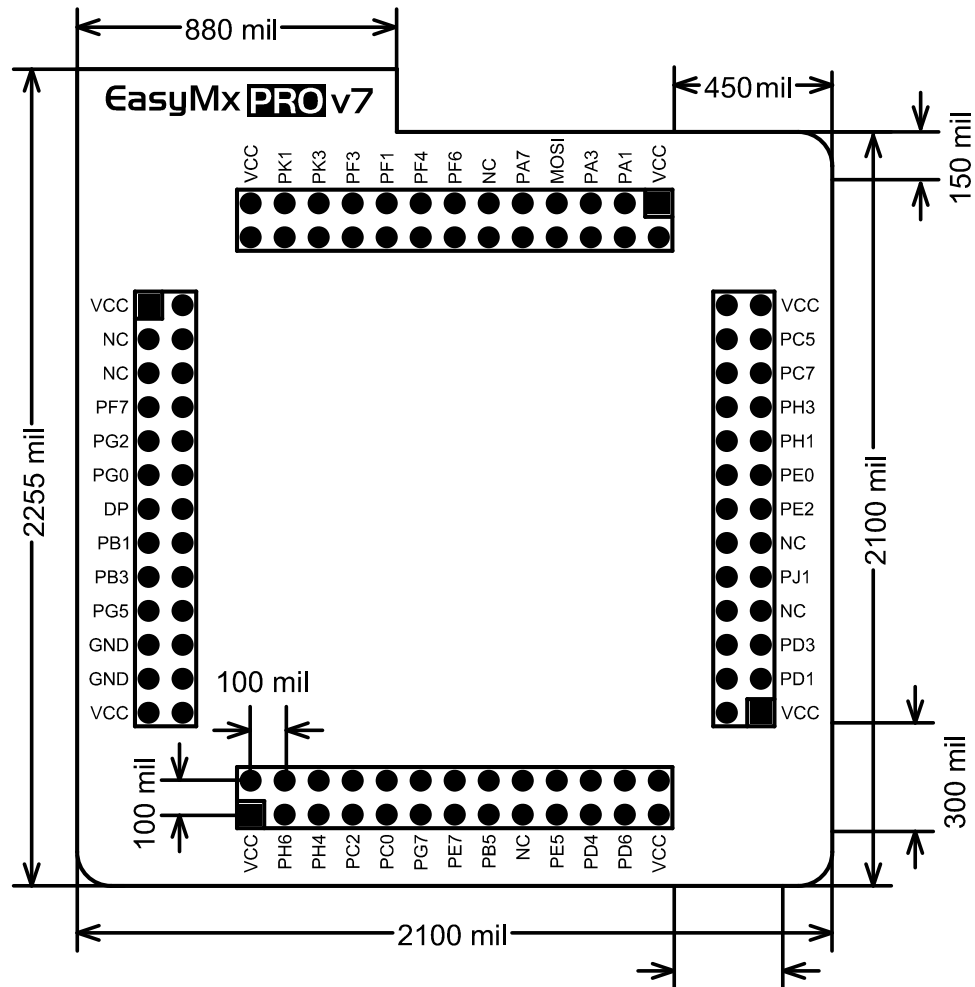

# Standard empty MCU card for 100-pin TQFP Tiva™ C Series

# Card dimensions

Figure 2: MCU card dimensions. Values are in mils.

If you want to learn more about our products, please visit our website at [www.mikroe.com](http://www.mikroe.com)

If you are experiencing some problems with any of our products or just need additional information, please place your ticket at [www.mikroe.com/esupport](http://www.mikroe.com/esupport)