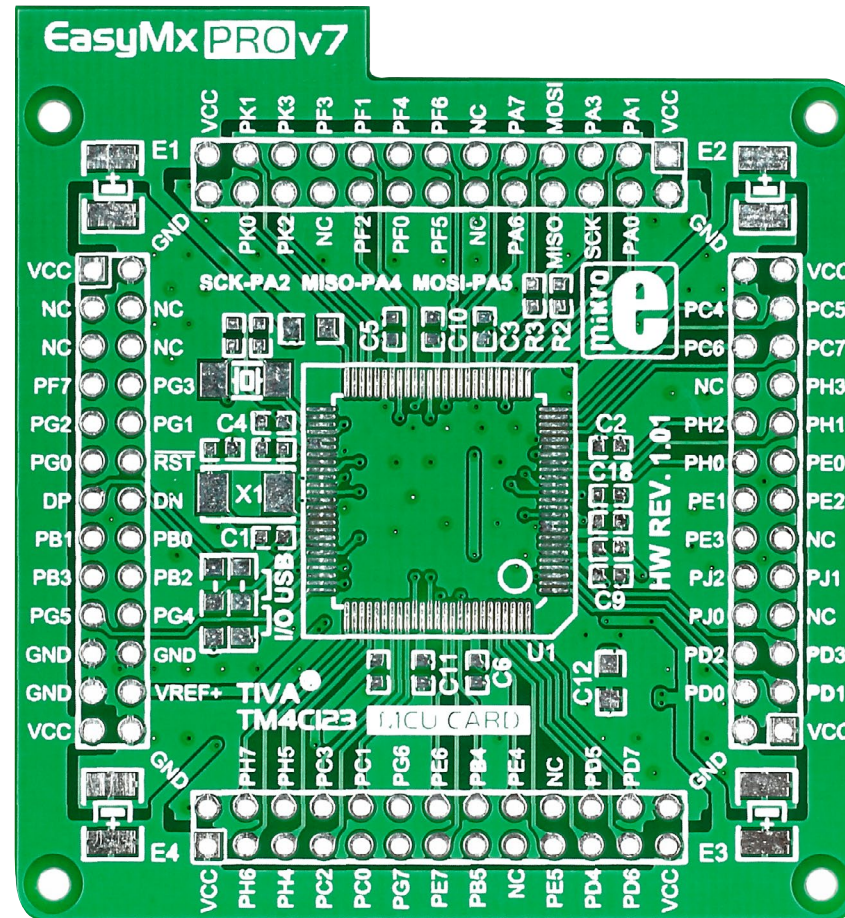

# Standard empty MCU card for 100-pin TQFP Tiva™ C Series

# Card dimensions

Figure 2: MCU card dimensions. Values are in mils.

If you want to learn more about our products, please visit our website at [www.mikroe.com](http://www.mikroe.com)

If you are experiencing some problems with any of our products or just need additional information, please place your ticket at [www.mikroe.com/esupport](http://www.mikroe.com/esupport)