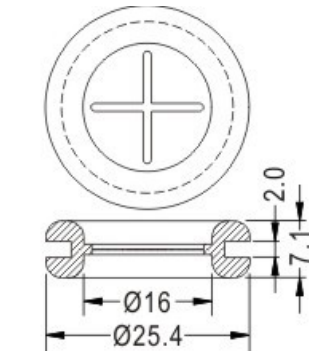

FIX-DGB

- ◆ MATERIAL: RUBBER
- ◆ COLOR: BLACK
- ◆ UNIT: mm

MOUNTING HOLE $\varnothing 19$

FIX-DGB-19

MOUNTING HOLE $\varnothing 25.4$

FIX-DGB-25

MOUNTING HOLE $\varnothing 19$

FIX-DGB-19A

MOUNTING HOLE $\varnothing 28.5$

FIX-DGB-26

FIX
Fasten