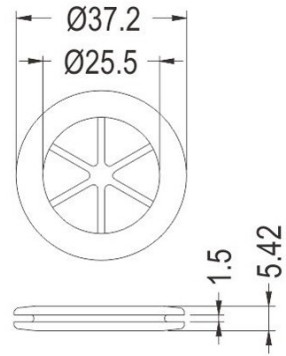

FIX-DGB

- ◆ MATERIAL: RUBBER
- ◆ COLOR: BLACK
- ◆ UNIT: mm

MOUNTING HOLE $\varnothing 19$

FIX-DGB-19

MOUNTING HOLE $\varnothing 25.4$

FIX-DGB-25

MOUNTING HOLE $\varnothing 19$

FIX-DGB-19A

MOUNTING HOLE $\varnothing 28.5$

FIX-DGB-26

FIX
Fasten