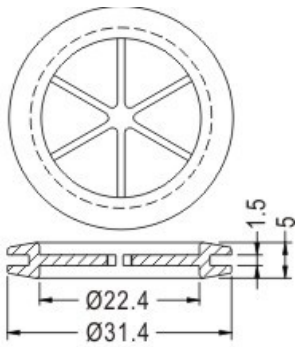

FIX-DGB

- ◆ MATERIAL: RUBBER
- ◆ COLOR: BLACK
- ◆ UNIT: mm

MOUNTING HOLE $\varnothing 19$

FIX-DGB-19

MOUNTING HOLE $\varnothing 25.4$

FIX-DGB-25

MOUNTING HOLE $\varnothing 19$

FIX-DGB-19A

MOUNTING HOLE $\varnothing 28.5$

FIX-DGB-26

FIX
Fasten