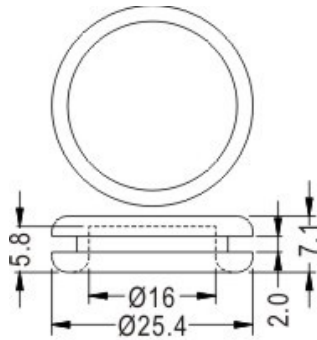

FIX-DGB

- ◆ MATERIAL: RUBBER
- ◆ COLOR: BLACK
- ◆ UNIT: mm

MOUNTING HOLE $\varnothing 19$

FIX-DGB-19

MOUNTING HOLE $\varnothing 25.4$

FIX-DGB-25

MOUNTING HOLE $\varnothing 19$

FIX-DGB-19A

MOUNTING HOLE $\varnothing 28.5$

FIX-DGB-26

FIX
Fasten