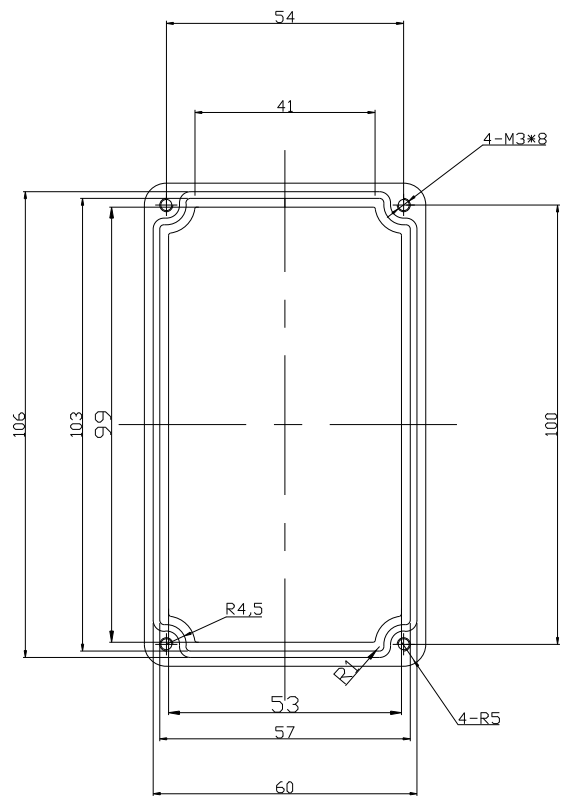

**CP-FA7**

Colour : grey (matt)  
Material : aluminium alloy

*combiplast*

**CP-FA7**

Colour : grey (matt)  
Material : aluminium alloy

*combiplast*