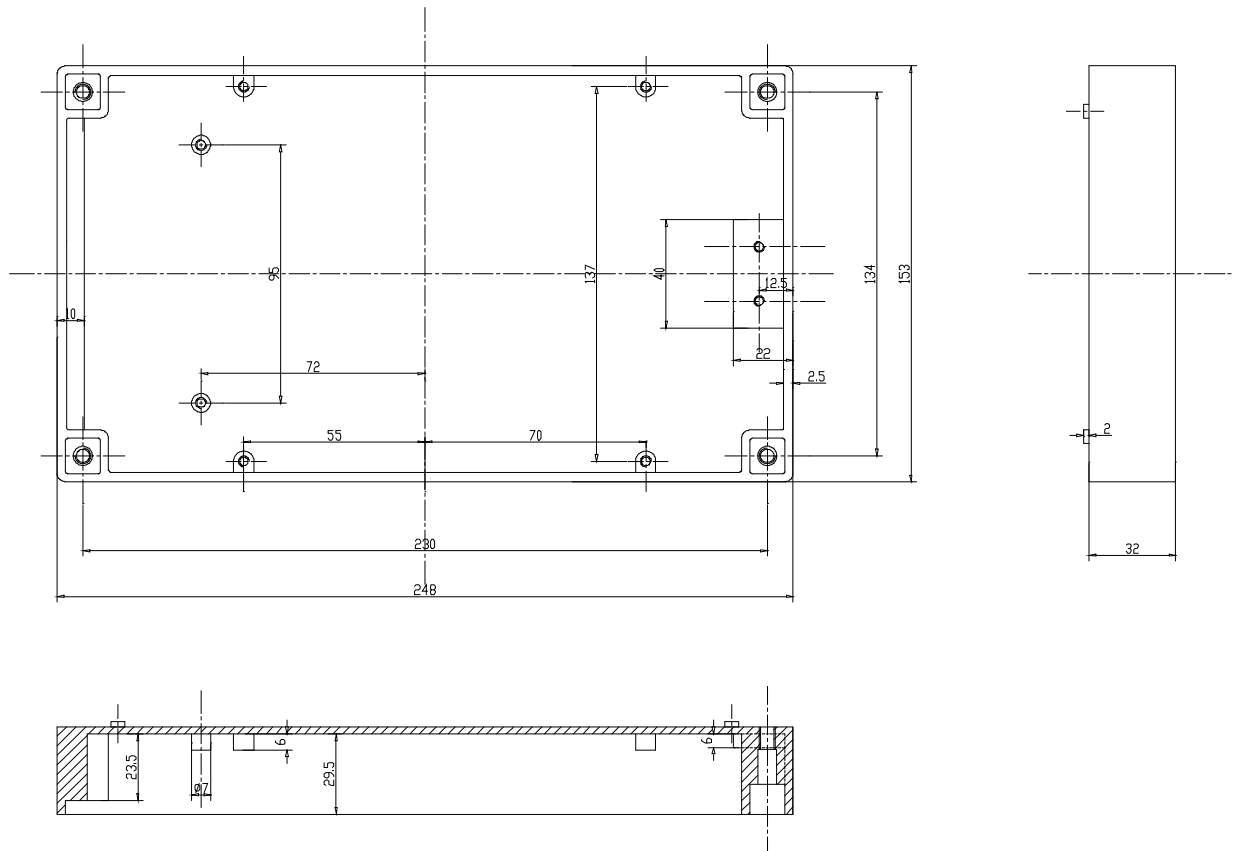

CP-FA17

Colour : grey (matt)
Material : aluminium alloy

combiplast

CP-FA17

Colour : grey (matt)
Material : aluminium alloy

combiplast