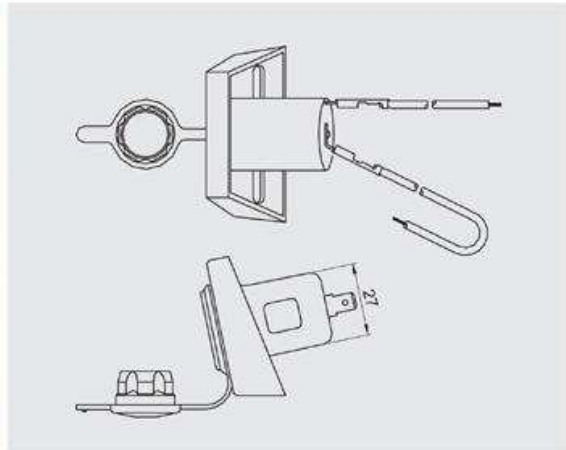

A13-65B PANEL LIGHTER SOCKET

FEATURES

RATING : 10A 12V DC

* MATERIAL OF SOCKET

Housing : nylon (UL flame: 94V-2).

Inner contact : nickel plated brass.

Contact : nickel plated brass.

* Panel mounted lighter socket with dust-proof cover.

* With 18 AWG wire.

* This socket fit with \varnothing 21 plugs.

Mounted hole