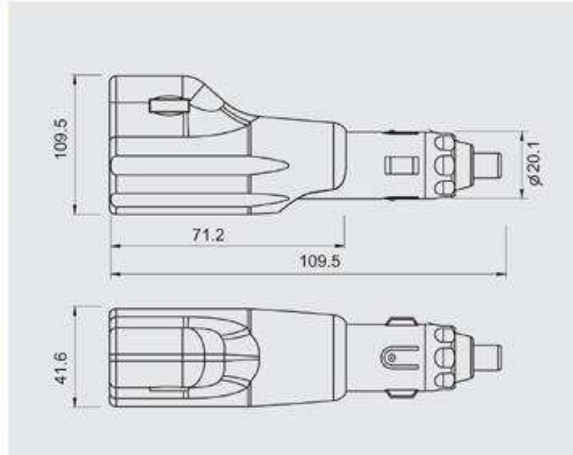

## A13-63 POWER ADAPTER WITH EXTENSION CORD

### FEATURES

- \* RATING : 10A 12V DC
- \* MATERIAL OF SOCKET :
  - Housing : ABS ( UL flame: 94-HB 105 ° C ).
  - Inner contact : nickel plated brass.
  - Contact : nickel plated metal.
- \* MATERIAL OF PLUG
  - Housing : phenolic ( UL flame: 94V-1 ).
  - Top contact : nickel plated brass.
  - Spring contact : nickel plated spring steel.
- \* Lighter plug and socket with extension cord.
- \* Wire 24 AWG 150cm (5ft) with 5.5 × 2.5 and 3.4 × 1.3 angle plug.  
or 24 AWG 210cm coil wire with 5.5 × 2.5 and 3.4 × 1.3 angle plug.
- \* With 10A glass tube fuse for socket and another 2A mine blade fuse for jack.
- \* 0° ~ 90° 4 positions adjustable plug.

### A13-63

ADAPTER CODE	FEATURES
<b>6 3</b> 	<ul style="list-style-type: none"> <li>* power adapter</li> <li>* With 10A glass tube fuse for socket and another 2A mini blade fuse for jack.</li> <li>* 0° ~ 90° 4 positions adjustable plug.</li> </ul>
<b>6 3 A</b> 	<ul style="list-style-type: none"> <li>* Power adapter with extension wire.</li> <li>* Wire 24 AWG 150cm (5ft) with 5.5 × 2.5 and 3.4 × 1.3 angle plug.</li> <li>* With 10A glass tube fuse for socket and another 2A mini blade fuse for jack.</li> <li>* 0° ~ 90° 4 positions adjustable plug.</li> </ul> 
<b>6 3 B</b> 	<ul style="list-style-type: none"> <li>* Power adapter extension wire.</li> <li>* Wire 24 AWG 210cm(8.26ft) coil wire with 5.5 × 2.5 and 3.4 × 1.3 angle plug.</li> <li>* With 10A glass tube fuse for socket and another 2A mini blade fuse for jack.</li> <li>* 0° ~ 90° 4 positions adjustable plug.</li> </ul> 