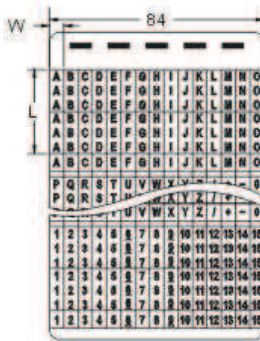

## 0215 KSS Self Adhesive Wire Marker

- Stick to wires for permanent identification.
- Used extensively for cable diameters after or before terminal is attached.
- Cloth type label.
- For your orders, please specify solid or consecutive and what letter (s), number (s) you need.

Solid Number

Solid Letters

Consecutive Numbers (0~9)

Consecutive Numbers (1~34)

Consecutive Letters (A~Z)

WM-1, 1J, 2, 3

WMB-1

WMB-2

WMB-3

Unit: mm

Item No.	L	W	Std. Markings	Packing
<b>WM-1</b>	25.0	6.0	Solid: 0, 1, 2, 3,...100 A, B, C,... Z, +, -, Consecutive Number: 0~9, 1~34, 35~67 68~100, A~Z	80 leaf / Sheet
<input type="checkbox"/> WM-2	25.0	6.0	Blank	
<input type="checkbox"/> WM-3	40.0	10.0		30 leaf / Sheet
<input type="checkbox"/> WMB-1	25.0	6.0	0~9 @ 1 Page	10 page
<input type="checkbox"/> WMB-2	25.0	6.0	0~15, A~Z, +, - /	
<input type="checkbox"/> WMB-3	25.0	6.0	1~45	