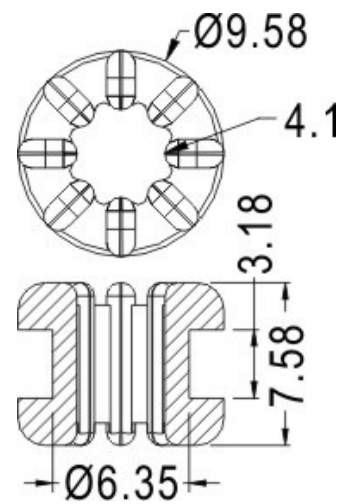

FIX & Fasten

- ◆ MATERIAL:TPE
- ◆ COLOR:BLACK/BLUE/YELLOW/PURPLE
- ◆ UNIT:mm

PART NO	A	B	PACKAGE
TGM-10	5.8	1.6	1000
TGM-22	7.0	3.0	1000
TGM-28	5.8	1.2	1000

PART NO	A	B	C	PACKAGE
TGM-14	8.1	1.6	9.5	1000
TGM-15	8.1	1.6	11.0	1000
TGM-16	7.5	1.0	9.5	1000
TGM-25	8.1	1.0	9.5	1000
TGM-29	7.4	1.2	9.5	1000

PART NO	PACKAGE
TGM-11	1000

PART NO	PACKAGE
TGM-18	1000

PART NO	PACKAGE
TGM-21	1000

PART NO	A	B	PACKAGE
TGM-24	1.0	6.3	1000
TGM-52	0.8	6.35	1000

PART NO	PACKAGE
TGU-1	1000

PART NO	PACKAGE
TGM-20	1000

PART NO	PACKAGE
TGM-17	2000

PART NO	A	B	C	PACKAGE
TGM-13	6.75	1.5	10.5	1000
TGM-23	8.0	1.0	11.0	1000

FIX
Fasten