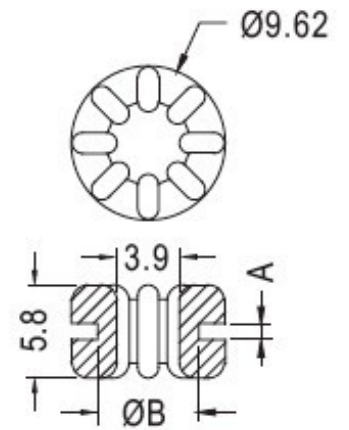

FIX & Fasten

- ◆ MATERIAL:TPE
- ◆ COLOR:BLACK/BLUE/YELLOW/PURPLE
- ◆ UNIT:mm

PART NO	A	B	PACKAGE
TGM-10	5.8	1.6	1000
TGM-22	7.0	3.0	1000
TGM-28	5.8	1.2	1000

PART NO	A	B	C	PACKAGE
TGM-14	8.1	1.6	9.5	1000
TGM-15	8.1	1.6	11.0	1000
TGM-16	7.5	1.0	9.5	1000
TGM-25	8.1	1.0	9.5	1000
TGM-29	7.4	1.2	9.5	1000

PART NO	PACKAGE
TGM-11	1000

PART NO	PACKAGE
TGM-18	1000

PART NO	PACKAGE
TGM-21	1000

PART NO	A	B	PACKAGE
TGM-24	1.0	6.3	1000
TGM-52	0.8	6.35	1000

PART NO	PACKAGE
TGU-1	1000

PART NO	PACKAGE
TGM-20	1000

PART NO	PACKAGE
TGM-17	2000

PART NO	A	B	C	PACKAGE
TGM-13	6.75	1.5	10.5	1000
TGM-23	8.0	1.0	11.0	1000

FIX
Fasten