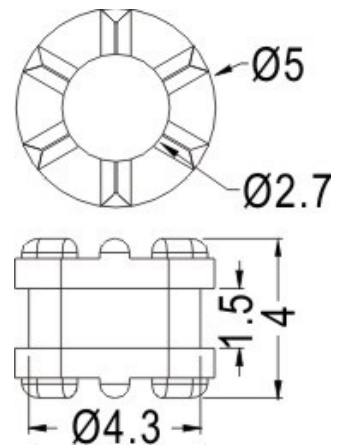

FIX & Fasten

- ◆ MATERIAL:TPE
- ◆ COLOR:BLACK/BLUE/YELLOW/PURPLE
- ◆ UNIT:mm

PART NO	A	B	PACKAGE
TGM-10	5.8	1.6	1000
TGM-22	7.0	3.0	1000
TGM-28	5.8	1.2	1000

PART NO	A	B	C	PACKAGE
TGM-14	8.1	1.6	9.5	1000
TGM-15	8.1	1.6	11.0	1000
TGM-16	7.5	1.0	9.5	1000
TGM-25	8.1	1.0	9.5	1000
TGM-29	7.4	1.2	9.5	1000

PART NO	PACKAGE
TGM-11	1000

PART NO	PACKAGE
TGM-18	1000

PART NO	PACKAGE
TGM-21	1000

PART NO	A	B	PACKAGE
TGM-24	1.0	6.3	1000
TGM-52	0.8	6.35	1000

PART NO	PACKAGE
TGU-1	1000

PART NO	PACKAGE
TGM-20	1000

PART NO	PACKAGE
TGM-17	2000

PART NO	A	B	C	PACKAGE
TGM-13	6.75	1.5	10.5	1000
TGM-23	8.0	1.0	11.0	1000

FIX
Fasten