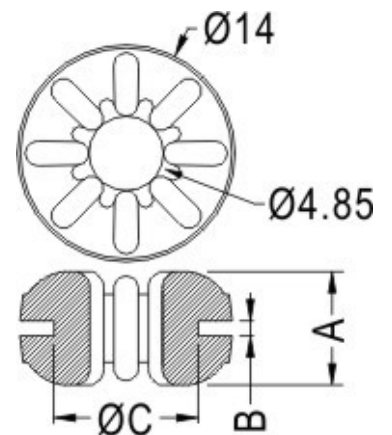

FIX & Fasten

- ◆ MATERIAL:TPE
- ◆ COLOR:BLACK/BLUE/YELLOW/PURPLE
- ◆ UNIT:mm

PART NO	A	B	PACKAGE
TGM-10	5.8	1.6	1000
TGM-22	7.0	3.0	1000
TGM-28	5.8	1.2	1000

PART NO	A	B	C	PACKAGE
TGM-14	8.1	1.6	9.5	1000
TGM-15	8.1	1.6	11.0	1000
TGM-16	7.5	1.0	9.5	1000
TGM-25	8.1	1.0	9.5	1000
TGM-29	7.4	1.2	9.5	1000

PART NO	PACKAGE
TGM-11	1000

PART NO	PACKAGE
TGM-18	1000

PART NO	PACKAGE
TGM-21	1000

PART NO	A	B	PACKAGE
TGM-24	1.0	6.3	1000
TGM-52	0.8	6.35	1000

PART NO	PACKAGE
TGU-1	1000

PART NO	PACKAGE
TGM-20	1000

PART NO	PACKAGE
TGM-17	2000

PART NO	A	B	C	PACKAGE
TGM-13	6.75	1.5	10.5	1000
TGM-23	8.0	1.0	11.0	1000

FIX
Fasten