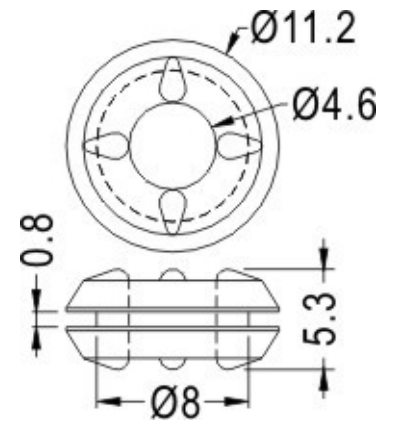

FIX & Fasten

- ◆ MATERIAL:TPE
- ◆ COLOR:BLACK/BLUE/YELLOW/PURPLE
- ◆ UNIT:mm

PART NO	A	B	PACKAGE
TGM-10	5.8	1.6	1000
TGM-22	7.0	3.0	1000
TGM-28	5.8	1.2	1000

PART NO	A	B	C	PACKAGE
TGM-14	8.1	1.6	9.5	1000
TGM-15	8.1	1.6	11.0	1000
TGM-16	7.5	1.0	9.5	1000
TGM-25	8.1	1.0	9.5	1000
TGM-29	7.4	1.2	9.5	1000

PART NO	PACKAGE
TGM-11	1000

PART NO	PACKAGE
TGM-18	1000

PART NO	PACKAGE
TGM-21	1000

PART NO	A	B	PACKAGE
TGM-24	1.0	6.3	1000
TGM-52	0.8	6.35	1000

PART NO	PACKAGE
TGU-1	1000

PART NO	PACKAGE
TGM-20	1000

PART NO	PACKAGE
TGM-17	2000

PART NO	A	B	C	PACKAGE
TGM-13	6.75	1.5	10.5	1000
TGM-23	8.0	1.0	11.0	1000

FIX
Fasten