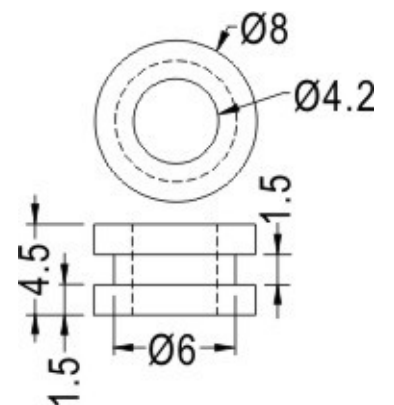

FIX & Fasten

- ◆ MATERIAL:TPE
- ◆ COLOR:BLACK/BLUE/YELLOW/PURPLE
- ◆ UNIT:mm

PART NO	A	B	PACKAGE
TGM-10	5.8	1.6	1000
TGM-22	7.0	3.0	1000
TGM-28	5.8	1.2	1000

PART NO	A	B	C	PACKAGE
TGM-14	8.1	1.6	9.5	1000
TGM-15	8.1	1.6	11.0	1000
TGM-16	7.5	1.0	9.5	1000
TGM-25	8.1	1.0	9.5	1000
TGM-29	7.4	1.2	9.5	1000

PART NO	PACKAGE
TGM-11	1000

PART NO	PACKAGE
TGM-18	1000

PART NO	PACKAGE
TGM-21	1000

PART NO	A	B	PACKAGE
TGM-24	1.0	6.3	1000
TGM-52	0.8	6.35	1000

PART NO	PACKAGE
TGU-1	1000

PART NO	PACKAGE
TGM-20	1000

PART NO	PACKAGE
TGM-17	2000

PART NO	A	B	C	PACKAGE
TGM-13	6.75	1.5	10.5	1000
TGM-23	8.0	1.0	11.0	1000

FIX
Fasten