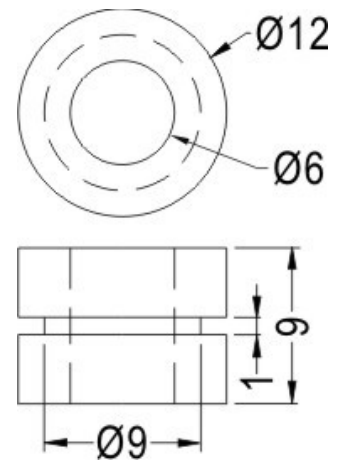

FIX & Fasten

- ◆ MATERIAL:TPE
- ◆ COLOR:BLACK/BLUE/YELLOW/PURPLE
- ◆ UNIT:mm

PART NO	A	B	PACKAGE
TGM-10	5.8	1.6	1000
TGM-22	7.0	3.0	1000
TGM-28	5.8	1.2	1000

PART NO	A	B	C	PACKAGE
TGM-14	8.1	1.6	9.5	1000
TGM-15	8.1	1.6	11.0	1000
TGM-16	7.5	1.0	9.5	1000
TGM-25	8.1	1.0	9.5	1000
TGM-29	7.4	1.2	9.5	1000

PART NO	PACKAGE
TGM-11	1000

PART NO	PACKAGE
TGM-18	1000

PART NO	PACKAGE
TGM-21	1000

PART NO	A	B	PACKAGE
TGM-24	1.0	6.3	1000
TGM-52	0.8	6.35	1000

PART NO	PACKAGE
TGU-1	1000

PART NO	PACKAGE
TGM-20	1000

PART NO	PACKAGE
TGM-17	2000

PART NO	A	B	C	PACKAGE
TGM-13	6.75	1.5	10.5	1000
TGM-23	8.0	1.0	11.0	1000

FIX
Fasten