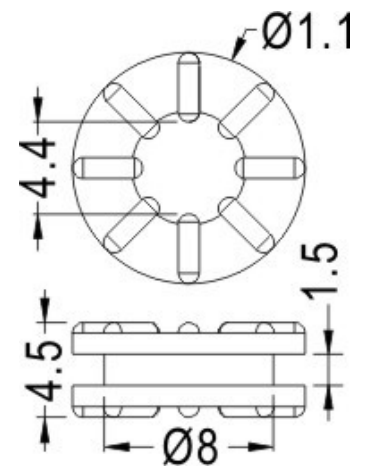

FIX & Fasten

- ◆ MATERIAL:TPE
- ◆ COLOR:BLACK/BLUE/YELLOW/PURPLE
- ◆ UNIT:mm

PART NO	A	B	PACKAGE
TGM-10	5.8	1.6	1000
TGM-22	7.0	3.0	1000
TGM-28	5.8	1.2	1000

PART NO	A	B	C	PACKAGE
TGM-14	8.1	1.6	9.5	1000
TGM-15	8.1	1.6	11.0	1000
TGM-16	7.5	1.0	9.5	1000
TGM-25	8.1	1.0	9.5	1000
TGM-29	7.4	1.2	9.5	1000

PART NO	PACKAGE
TGM-11	1000

PART NO	PACKAGE
TGM-18	1000

PART NO	PACKAGE
TGM-21	1000

PART NO	A	B	PACKAGE
TGM-24	1.0	6.3	1000
TGM-52	0.8	6.35	1000

PART NO	PACKAGE
TGU-1	1000

PART NO	PACKAGE
TGM-20	1000

PART NO	PACKAGE
TGM-17	2000

PART NO	A	B	C	PACKAGE
TGM-13	6.75	1.5	10.5	1000
TGM-23	8.0	1.0	11.0	1000

FIX
Fasten