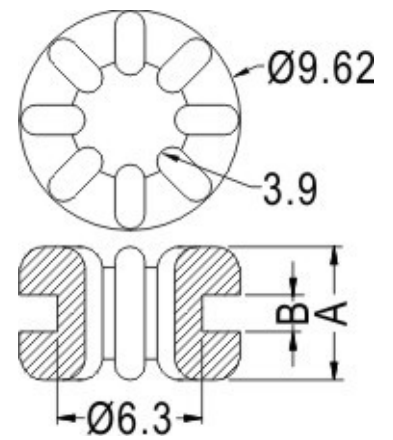

FIX & Fasten

- ◆ MATERIAL:TPE
- ◆ COLOR:BLACK/BLUE/YELLOW/PURPLE
- ◆ UNIT:mm

PART NO	A	B	PACKAGE
TGM-10	5.8	1.6	1000
TGM-22	7.0	3.0	1000
TGM-28	5.8	1.2	1000

PART NO	A	B	C	PACKAGE
TGM-14	8.1	1.6	9.5	1000
TGM-15	8.1	1.6	11.0	1000
TGM-16	7.5	1.0	9.5	1000
TGM-25	8.1	1.0	9.5	1000
TGM-29	7.4	1.2	9.5	1000

PART NO	PACKAGE
TGM-11	1000

PART NO	PACKAGE
TGM-18	1000

PART NO	PACKAGE
TGM-21	1000

PART NO	A	B	PACKAGE
TGM-24	1.0	6.3	1000
TGM-52	0.8	6.35	1000

PART NO	PACKAGE
TGU-1	1000

PART NO	PACKAGE
TGM-20	1000

PART NO	PACKAGE
TGM-17	2000

PART NO	A	B	C	PACKAGE
TGM-13	6.75	1.5	10.5	1000
TGM-23	8.0	1.0	11.0	1000

FIX
Fasten