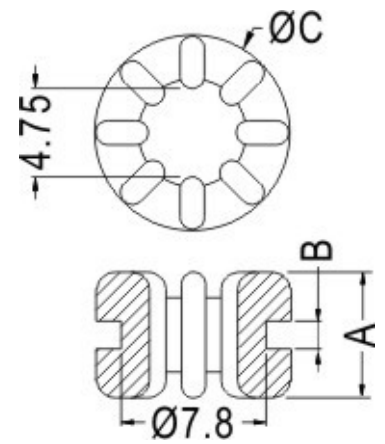

FIX & Fasten

- ◆ MATERIAL:TPE
- ◆ COLOR:BLACK/BLUE/YELLOW/PURPLE
- ◆ UNIT:mm

PART NO	A	B	PACKAGE
TGM-10	5.8	1.6	1000
TGM-22	7.0	3.0	1000
TGM-28	5.8	1.2	1000

PART NO	A	B	C	PACKAGE
TGM-14	8.1	1.6	9.5	1000
TGM-15	8.1	1.6	11.0	1000
TGM-16	7.5	1.0	9.5	1000
TGM-25	8.1	1.0	9.5	1000
TGM-29	7.4	1.2	9.5	1000

PART NO	PACKAGE
TGM-11	1000

PART NO	PACKAGE
TGM-18	1000

PART NO	PACKAGE
TGM-21	1000

PART NO	A	B	PACKAGE
TGM-24	1.0	6.3	1000
TGM-52	0.8	6.35	1000

PART NO	PACKAGE
TGU-1	1000

PART NO	PACKAGE
TGM-20	1000

PART NO	PACKAGE
TGM-17	2000

PART NO	A	B	C	PACKAGE
TGM-13	6.75	1.5	10.5	1000
TGM-23	8.0	1.0	11.0	1000

FIX
Fasten