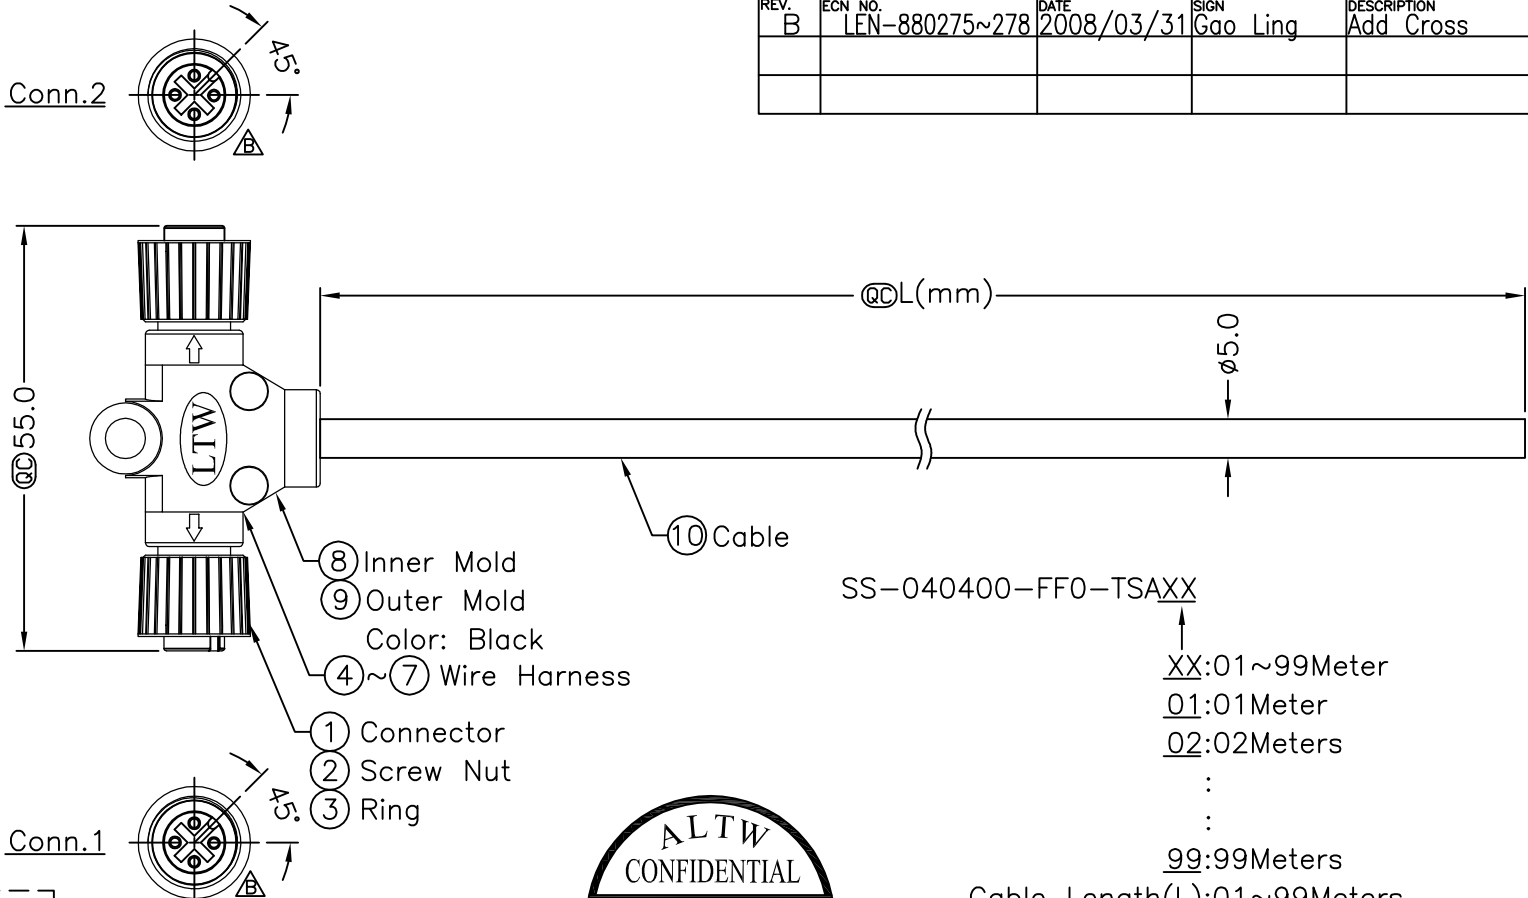

REV.	ECN NO.	DATE	SIGN	DESCRIPTION
B	LEN-880275~278	2008/03/31	Gao Ling	Add Cross

THIS DOCUMENT IS SUBJECT TO CHANGE WITHOUT NOTICE. IT IS CONFIDENTIAL AND A PROPERTY OF Amphenol LTW. DISCLOSURE TO THIRD PARTY HAS TO BE AUTHORIZED BY Amphenol LTW.

SS-040400-FF0-TSAXX

- XX:01~99Meter
- 01:01Meter
- 02:02Meters
- ⋮
- ⋮
- 99:99Meters

Cable Length(L):01~99Meters

Note:

- * @C Important Dimension.
- * Waterproof Rate: IP68
- * Housing: Black, PU
- * Female Pin: Copper Alloy, Gold Plated
- * Wire Harness: UL1007 24AWG, 4Pcs.
- * Cable: UL2464 22AWG*4C+Talc Black, PVC Jacket UV Resistant OD=5.0mm
- * Cable Length Tolerance: 1M~10M±5%mm, 11M~99±500mm.

Conn.1 & Conn.2
Pin Assignments
Front View

4	Black	黑	4
3	Blue	藍	3
2	White	白	2
1	Brown	棕	1
Conn.1	Wire Color		Conn.2
Pin Out			

UNIT:mm TOLERANCE ±0.5 mm	TITLE M12 Conn T Cable Screw FF Conn FF Pin		Amphenol LTW 安費諾亮泰企業股份有限公司	ITEM NO	DRAWN BY Gao Ling	DATE 2008/03/31
	SCALE Free	SHEET 1 OF 1		DWG NO SS-040400-FF0-TSAXX	CHECKED BY Ling	DATE 2008/03/31
	REV. B	SIZE A4		@C :Inspection Item	CUSTOMER ALTW	APPROVED BY Cloud
1	2	3	4	5	6	7