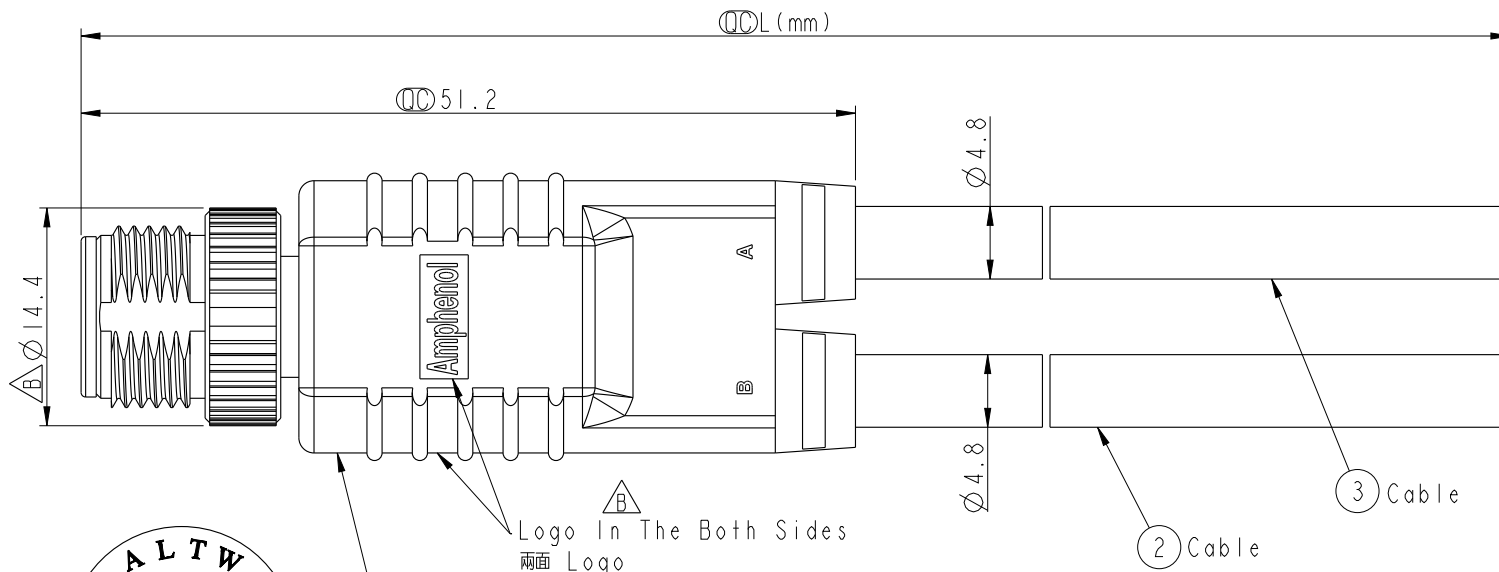

REV.	ECN NO.	DATE	SIGN	DESCRIPTION
B	LEN13B0208~11	2013/08/08	Cary	Change Logo From LTW To Amphenol

Conn.

① SS-040000-M00-YS000
Color: Black

SS-040000-M00-YSBXX

XX:01~99Meter
01:01Meter
02:02Meters
...
99:99Meters

Cable Length(L):01~99Meters

Note:

- * \varnothing Important Dimension To Check.
- * Waterproof Rate:IP68
IP68:1M Depth Of Water In 24hours.
- * Housing:PU,Black
- * Male Pin:Copper Alloy,Gold Plated.
- * Cable: 22AWG*4C+INSULATION
OD=4.8mm, Black
- * Cable Length Tolerance:01M:±40mm
02M~05M:±60mm
06M~10M:±100mm
11M~30M:±200mm
31M~99M:±500mm

Pin Assignments
Front View

4	Blue 藍	Blue 藍
3	White 白	White 白
2	Black 黑	Black 黑
1	Brown 棕	Brown 棕
	A	B
Conn.	Wire Color	Pin Out

UNIT:mm	
TOLERANCE	±0.5mm

TITLE M12 Cable Screw 4Pin M Conn M Pin			
SCALE 2:1	SIZE A4	SHEET 1 OF 1	
REV. B	WC-REV. A.2	\varnothing : Inspection item	