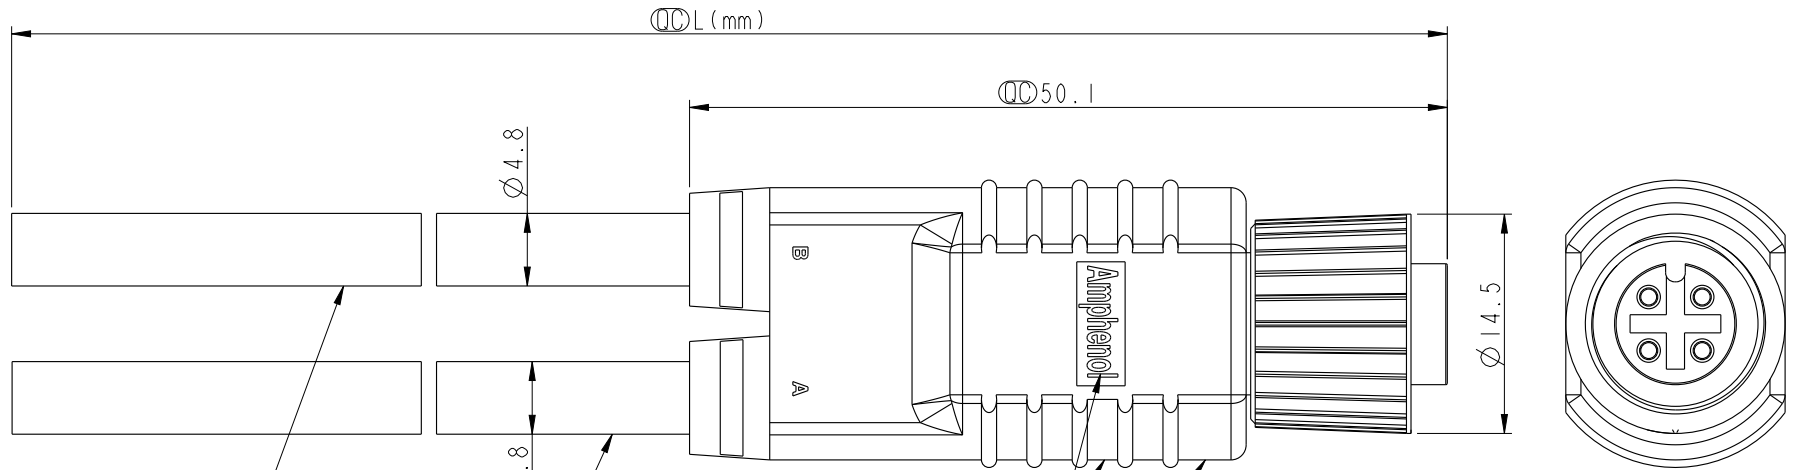

REV.	ECN NO.	DATE	SIGN	DESCRIPTION
B	LEN13B0203~06	2013/09/14	Cary	Change Logo From LTW To Amphenol

Logo in both sides
兩面Logo

SS-040000-F00-YS000
Color:Black
SS-040000-F00-YSBXX
XX:01~99Meters
01:01Meter
02:02Meters
.....
99:99Meters
Cable Length(L):01~99Meters

Note:
 * \varnothing Important Dimension To Check.
 * Waterproof Rate:IP68
 IP68:1M Depth Of Water In 24hours.
 * Housing:PU,Black.
 * Female Pin:Copper Alloy,Gold Plated.
 Cable: 22AWG*4C+INSULATION
 OD=4.8mm, Black
 * Cable Length Tolerance:01M:±40mm
 02M~05M:±60mm
 06M~10M:±100mm
 11M~30M:±200mm
 31M~99M:±500mm

Pin Assignments
Front View

4	Blue	藍	Blue	藍
3	White	白	White	白
2	Black	黑	Black	黑
1	Brown	棕	Brown	棕
		A	B	
Conn.	Wire Color		Pin Out	

UNIT:mm
TOLERANCE ±0.5mm

TITLE M12 Cable Screw 4Pin F Conn F Pin			
SCALE 1:1	SIZE A4	SHEET 1 OF 1	
REV. B	WC-REV. A.3	\varnothing : Inspection item	