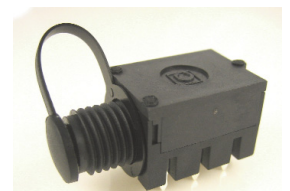

Black socket showing hole seal.

Order as: S1K [ ] / BNB - Mono
Type ↑ / BBB - Stereo

RoHS / REACH compliant
All models, except type E, supplied with plastic nut and washer
100 / Tray / 1000 / Carton

For further information, contact: sales@cliffuk.co.uk