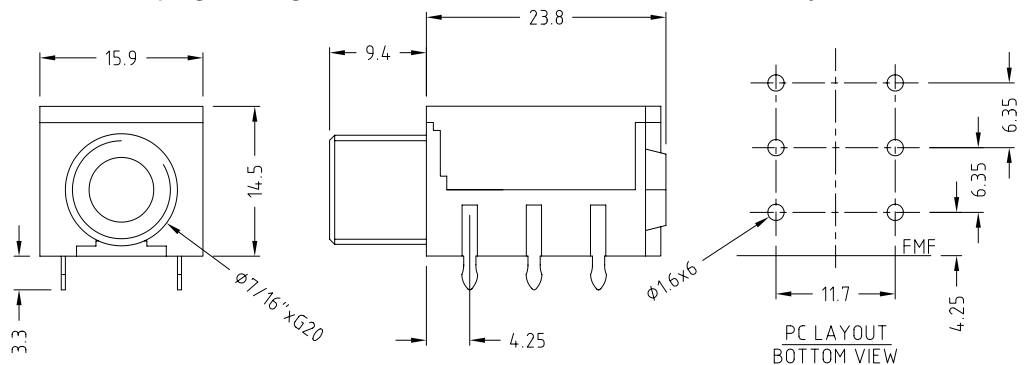

MODELS

S1KA Standard fully threaded for plastic or metal nut.

S1KB SPN - Partially reduced nose. Nuts not usually used, but are supplied.

S1KC Full thread with discrete bright insert and isolated RFI washer

S1KD Full thread with prominent bright insert. RFI washer connected to inserted jack plug.

S1KE Non thread bush. Nuts not used.

Retained hole plug forming a seal for front is available as an accessory.

PART Nos.

FC67810	S1KA/BBB/WW SEALED JACK STD
FC67815	S1KA/BNB/WW SEALED JACK STD
FC67820	S1KB/BBB/WW/SPN SEALED JACK
FC67825	S1KB/BNB/WW/SPN SEALED JACK
FC67830	S1KC/BBB/NI/WW/IEW SEALED JACK
FC67835	S1KC/BNB/NI/WW/IEW SEALED JACK
FC67840	S1KD/BBB/NI/WW/CEW SEALED JACK
FC67845	S1KD/BNB/NI/WW/CEW SEALED JACK
FC67850	S1KE/BBB/NNW SEALED JACK PLAIN
FC67855	S1KE/BNB/NNW SEALED JACK PLAIN
FC67858	S1K FRONT SEAL

IEW = isolated earth washer

CEW = connected earth washer

SPECIFICATION

Withstand Voltage:	2000VDC Min.
Maximum Current:	5A.
Temperature Rating:	-10°C ~ +70°C
Life >10000 operations:	Contact resistance <100mΩ
Initial Contact Resistance:	<50mΩ
IP Rating (with plug in):	IP50