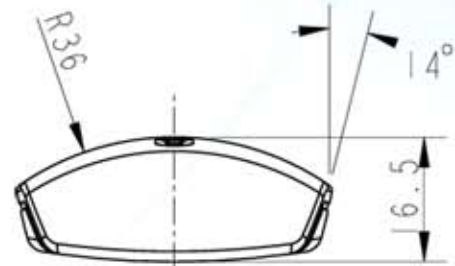

PP100 (1 botón)
 PP101

PP102 (1 button)
 PP103

COMPONGA SU CAJA
 PARTES DISPONIBLES Y COLORES:

COMPOSE YOUR BOX
 AVAILABLE PARTS AND COLOURS:

Circuito orientativo para pila de 12V (terminales incluidos)
Suggested circuit for 12V battery (clips included)

MECANIZADOS
MECHANIZED

in mm (mm)

RoHS