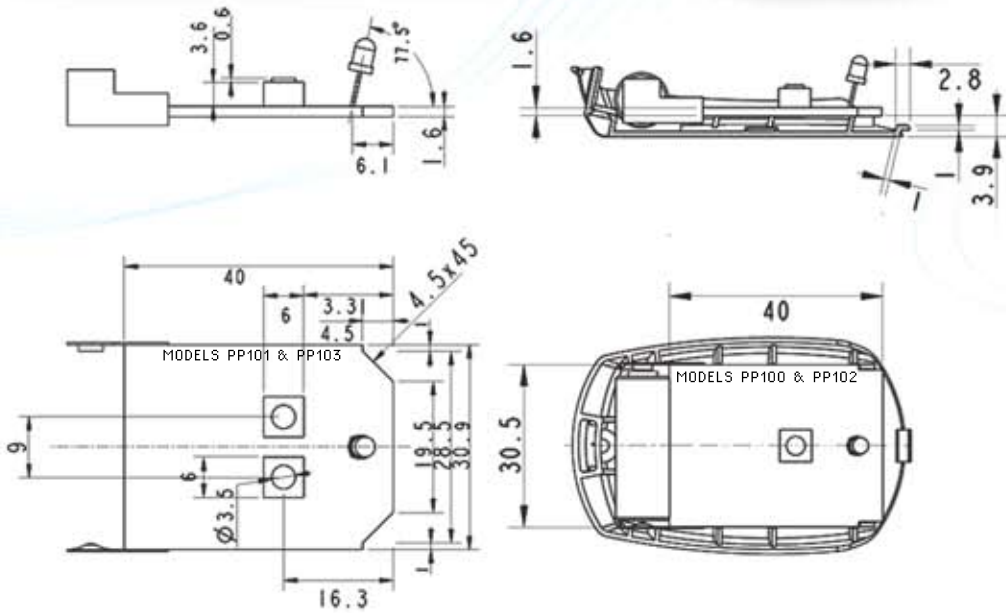

PP100 (1 botón)
 PP101

PP102 (1 button)
 PP103

COMPONGA SU CAJA
 PARTES DISPONIBLES Y COLORES:

COMPOSE YOUR BOX
 AVAILABLE PARTS AND COLOURS:

Circuito orientativo para pila de 12V (terminales incluidos)
Suggested circuit for 12V battery (clips included)

MECANIZADOS
MECHANIZED

in mm (mm)

RoHS