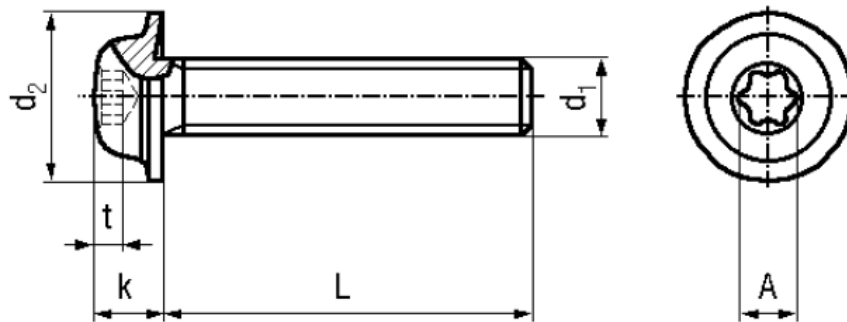

## BN 10649

Hexalobular socket pan washer head screws

Trade mark	eco-fix®	Quality	A2
Material	Stainless steel		

### Article No. - 3060968

d <sub>1</sub>	M6
L	25
d <sub>2</sub> max.	14
k max.	4,5
c	X30
A~	5,6
t min.	1,9
t max.	2,3

Screwdriver Bits 1/4" and hexalubular socket keys: BN 31518, BN 20007 and BN 14056 / CG 1.