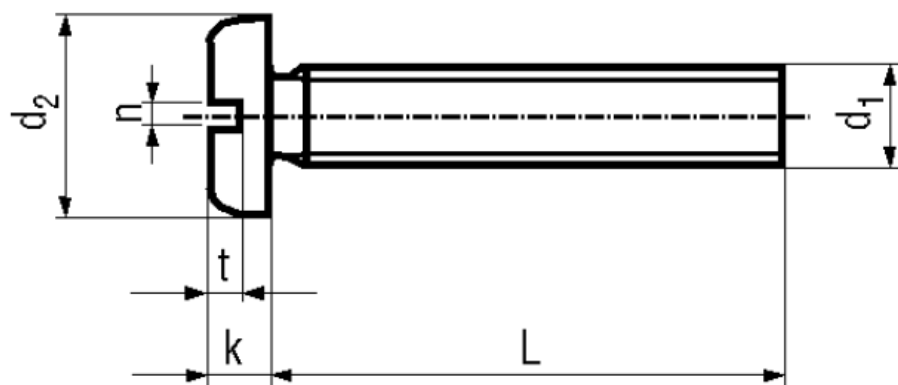

BN 1062

Slotted pan head screws

~DIN 85 A
~ISO 1580
~UNI 6108

Material	Polyamide 6.6	Quality	PA 6.6
Color	white		

Article No. - 1402218

d_1	M5
L	8
d_2	10
k	3
n	1,2
t	1,2

DIN 85: Standard withdrawn