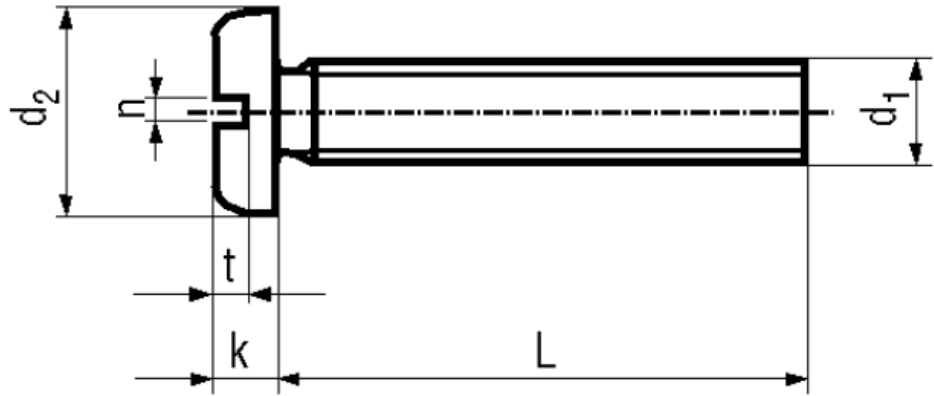

BN 1062

Slotted pan head screws

~DIN 85 A
~ISO 1580
~UNI 6108

Material	Polyamide 6.6	Quality	PA 6.6
Color	white		

Article No. - 1402315

d_1	M5
L	40
d_2	10
k	3
n	1,2
t	1,2

DIN 85: Standard withdrawn