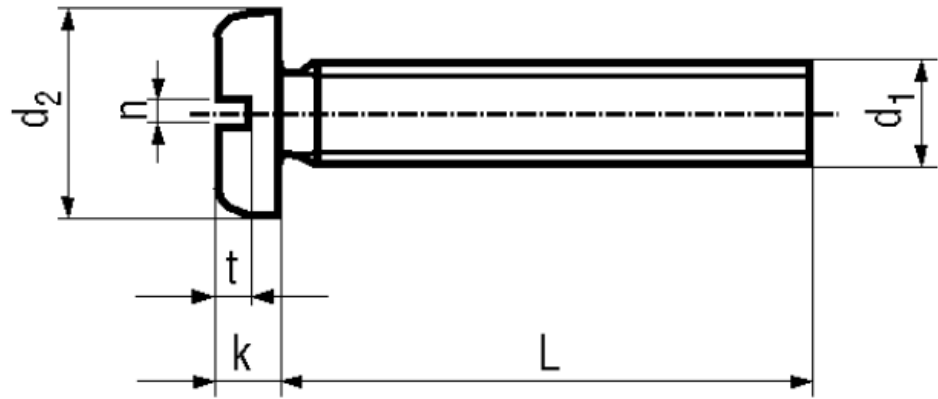

BN 1062

Slotted pan head screws

~DIN 85 A
~ISO 1580
~UNI 6108

| | | | |
|----------|---------------|---------|--------|
| Material | Polyamide 6.6 | Quality | PA 6.6 |
| Color | white | | |

Article No. - 1402226

| | |
|-------|-----|
| d_1 | M5 |
| L | 10 |
| d_2 | 10 |
| k | 3 |
| n | 1,2 |
| t | 1,2 |

DIN 85: Standard withdrawn