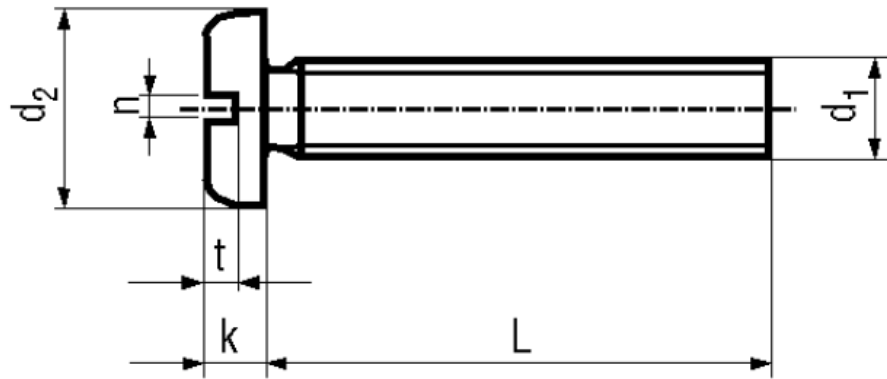

BN 1062

Slotted pan head screws

~DIN 85 A
~ISO 1580
~UNI 6108

Material	Polyamide 6.6	Quality	PA 6.6
Color	white		

Article No. - 1402064	
d_1	M4
L	6
d_2	8
k	2,4
n	1,2
t	1

DIN 85: Standard withdrawn