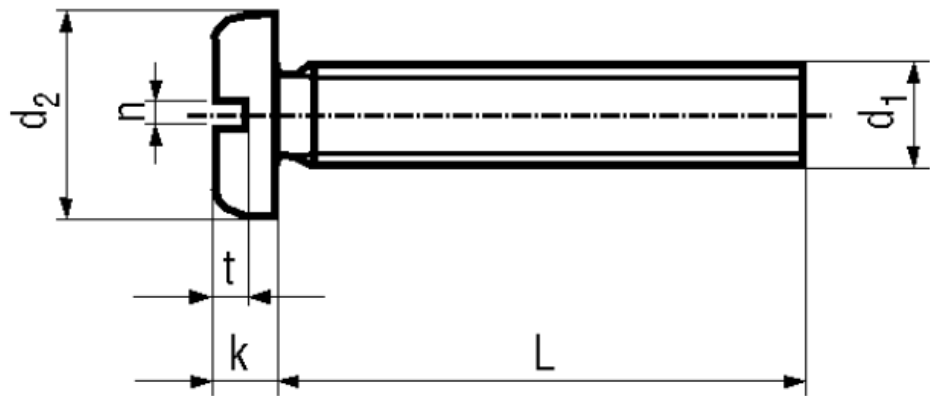

BN 1062

Slotted pan head screws

~DIN 85 A
~ISO 1580
~UNI 6108

Material	Polyamide 6.6	Quality	PA 6.6
Color	white		

Article No. - 1402145

d_1	M4
L	25
d_2	8
k	2,4
n	1,2
t	1

DIN 85: Standard withdrawn