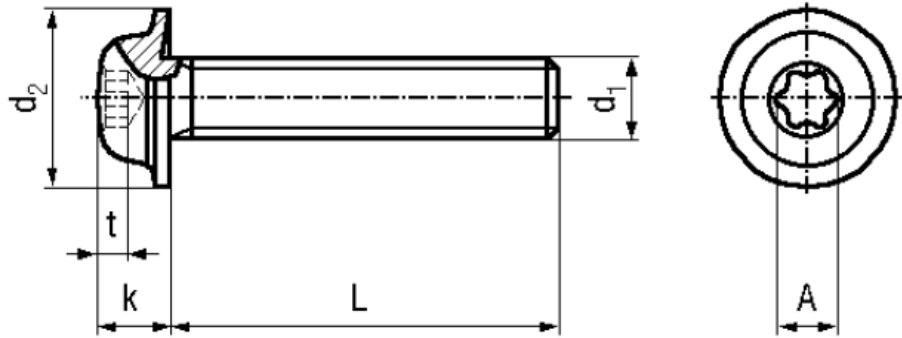

## BN 10649

Hexalobular socket pan washer head screws

Trade mark	eco-fix®	Quality	A2
Material	Stainless steel		

### Article No. - 3060955

d <sub>1</sub>	M4
L	16
d <sub>2</sub> max.	10
k max.	3
c	X20
A~	3,9
t min.	1,3
t max.	1,7

Screwdriver Bits 1/4" and hexalobular socket keys: BN 31518, BN 20007 and BN 14056 / CG 1.