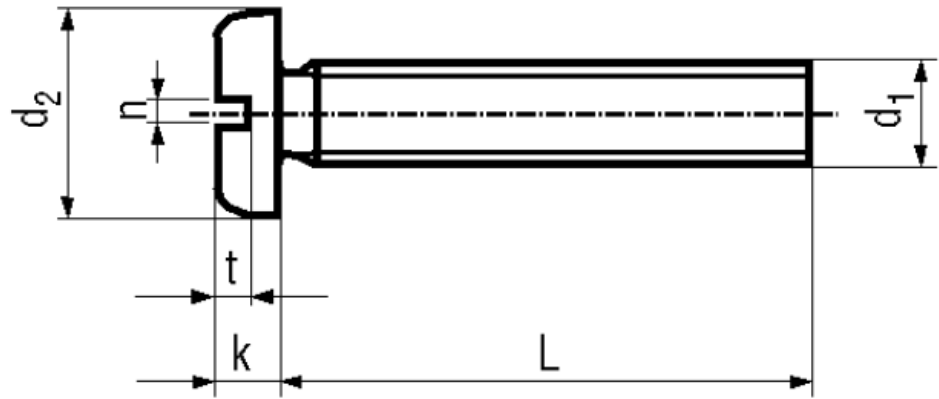

BN 1062

Slotted pan head screws

~DIN 85 A
~ISO 1580
~UNI 6108

Material	Polyamide 6.6	Quality	PA 6.6
Color	white		

Article No. - 1402099

d_1	M4
L	12
d_2	8
k	2,4
n	1,2
t	1

DIN 85: Standard withdrawn