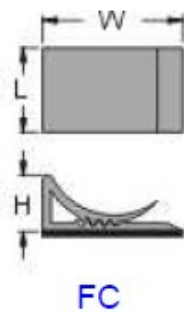

0530 KSS Flat Cable Clamp

- Material: Made of finest PVC backed with quality adhesive tape.
- Color: Grey
- Conduct your flat cable neatly and firmly.
- Insert your cable into the clamp and your job is done.

				Unit: mm
Item No.	L	W	H	Packing
<input type="checkbox"/> FC-15	15.0	24.0	9.0	100 pcs / Bag
<input type="checkbox"/> FC-20	20.0	24.0	9.0	
<input type="checkbox"/> FC-25	25.0	24.0	9.0	
<input type="checkbox"/> FC-28	28.0	24.0	9.0	
<input type="checkbox"/> SFC-15	15.0	13.0	6.0	
<input type="checkbox"/> SFC-20	20.0	13.0	6.0	
<input type="checkbox"/> SFC-25	25.0	13.0	6.0	
<input type="checkbox"/> SFC-28	28.0	13.0	6.0	