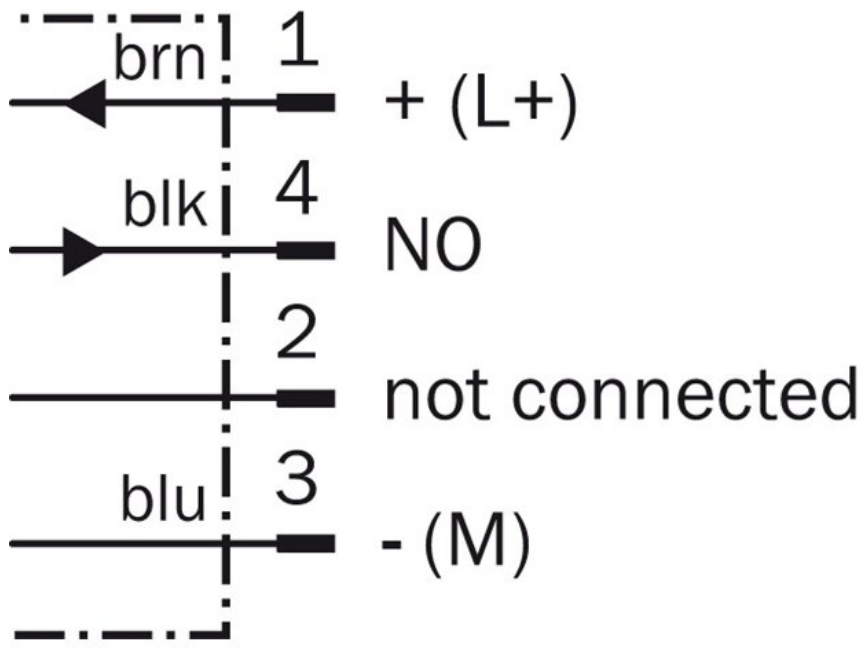

## Dimensional drawing

- |1| Connection
- |2| LED indicator
- |3| fastening nuts (2 x); 36 mm hex, metal

All dimensions in mm (inch)

Connection diagram

---

Connection type

---

**Australia**