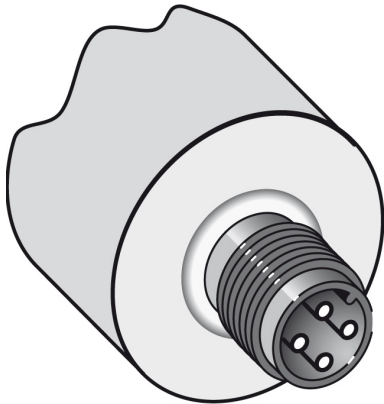

## Dimensional drawing

- |1| Connection
- |2| LED indicator
- |3| fastening nuts (2 x); 36 mm hex, metal

All dimensions in mm (inch)

Connection diagram

---

Connection type

---

**Australia**