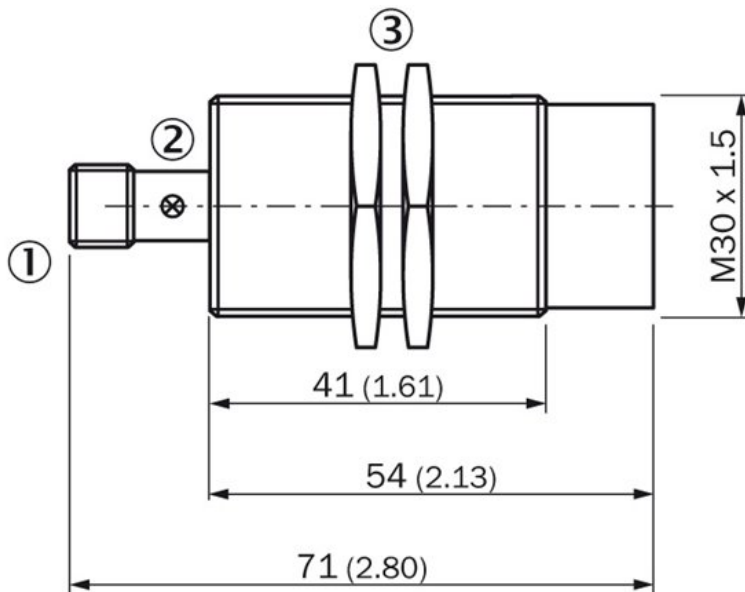

### Instrukcje okrelajace

---

A:	30 mm
B:	60 mm
C:	30 mm
D:	60 mm
E:	40 mm
F:	160 mm
Uwaga:	Associated graphic see "Installation"

## Dimensional drawing

- |1| Connection
- |2| LED indicator
- |3| fastening nuts (2 x); 36 mm hex, metal

All dimensions in mm (inch)

Connection diagram

---

Connection type

---

**Australia**