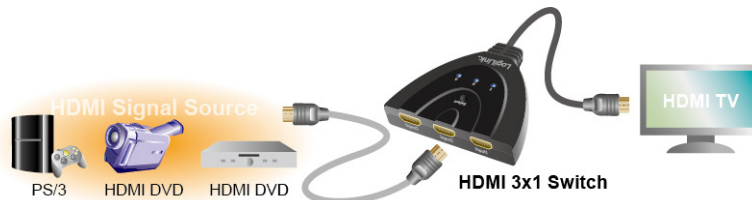

* The specifications and pictures are subject to change without notice.
*All trade names referenced are the registered network of their respective owners.

Made in China