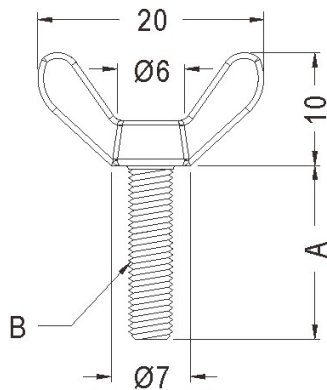

FIX-SM

- ◆ MATERIAL: NYLON 66 (UL)
- ◆ FLAME CLASS: 94V-2
- ◆ COLOR: NATURAL
- ◆ UNIT: mm

FIX-SM3

PART NO	A
FIX-SM3-6	6
FIX-SM3-8	8
FIX-SM3-10	10
FIX-SM3-12	12

FIX-SM4/632

PART NO	A	B
FIX-SM4	6	M4X0,7P
FIX-SM4	8	
FIX-SM4	10	
FIX-SM4	12	
FIX-SM632-6	6,35	6-32 UNC
FIX-SM632-8	8	
FIX-SM632-9	9,5	
FIX-SM632-12	12,7	