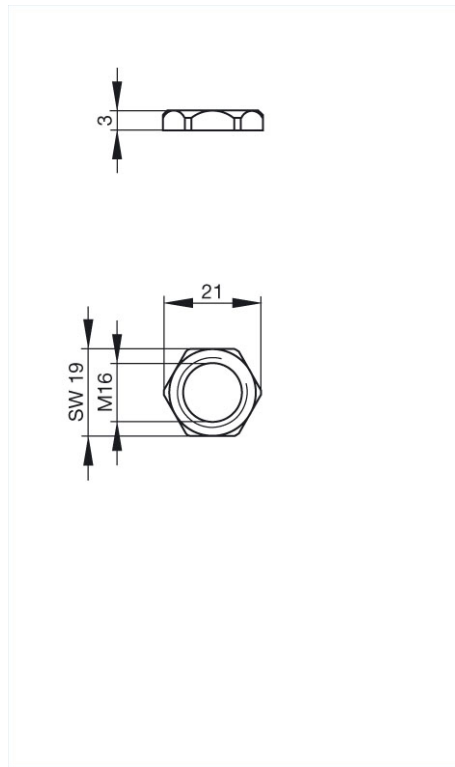

HIRSCHMANN

A BELDEN BRAND

Industrial Connecting Solutions:Archive - Industrial Connectors:Circular Connectors E-series M12 / M12 push-pull (Archive):Accessories E-series M12:ELST-M M16

<http://www.e-catalog.beldensolutions.com/link/57078-24228-62529-24256-24287-37477/en/conf/uistate>

Picture

Drawing

Belden Deutschland GmbH

Im Gewerbepark 2
58579 Schalksmühle
Germany
Phone: +49 7127/14-1806
E-Mail: icos-sales@belden.com

The information published in the websites has been compiled as carefully as possible. It is subject to alteration without notice in technical as well as in price-related/commercial respect. The complete information and data were available on user documentation. Mandatory information can only be obtained by a concrete query.