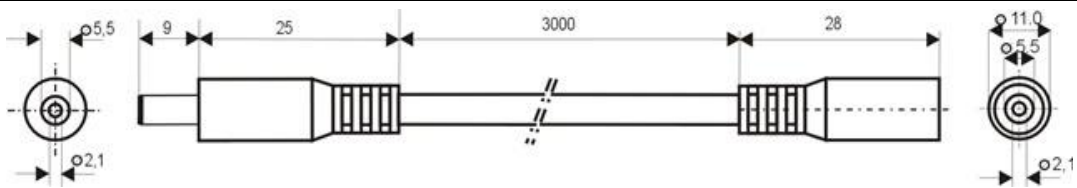

### Specification:

Model	DC.EXT.1300.0300 WHITE
DC Plug	5,5x2,1mm
DC Socket	5,5x2,1mm
Recommended voltage	0 - 48V
Max Current	8A
Dielectric Strength	500 VDC
Operating temperature	-20°C to +70°C
Cord Length	3000 mm
Cable Diameter	4mm
Wire Diameter	2x1mm <sup>2</sup>
ROHS	+