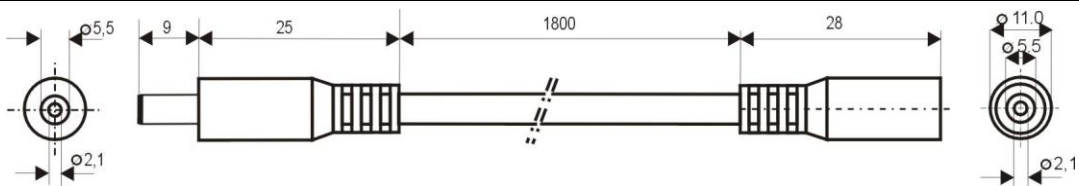

### Specification:

| Model                 | DC.EXT.1300.0180 WHITE |
|-----------------------|------------------------|
| DC Plug               | 5,5x2,1mm              |
| DC Socket             | 5,5x2,1mm              |
| Recommended voltage   | 0 - 48V                |
| Max Current           | 8A                     |
| Dielectric Strength   | 500 VDC                |
| Operating temperature | -20°C to +70°C         |
| Cord Length           | 1800 mm                |
| Cable Diameter        | 4mm                    |
| Wire Diameter         | 2x1mm <sup>2</sup>     |
| ROHS                  | +                      |