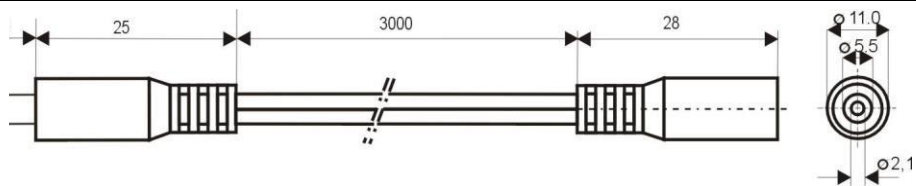

LOW VOLTAGE DC CABLE

Specification:

Model	DC.EXT.0300.0300 WHITE
DC Plug	5,5x2,1mm
DC Socket	5,5x2,1mm
Recommended voltage	0 - 48V
Max Current	5A
Dielectric Strength	500 VDC
Operating temperature	-20°C to +70°C
Cord Length	3000mm
Cable Diameter	2x2mm
Wire Diameter	2x0,5mm ²
ROHS	+