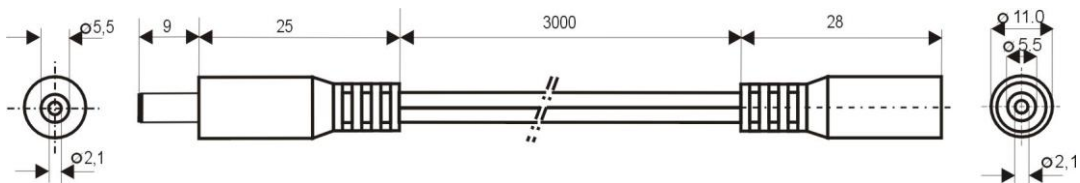

### Specification:

Model	DC.EXT.0200.0300
DC Plug	5,5x2,1mm
DC Socket	5,5x2,1mm
Recommended voltage	0 - 48V
Max Current	5A
Dielectric Strength	500 VDC
Operating temperature	-20°C to +70°C
Cord Length	3000mm
Cable Diameter	2x2mm
Wire Diameter	2x0,5mm <sup>2</sup>
ROHS	+