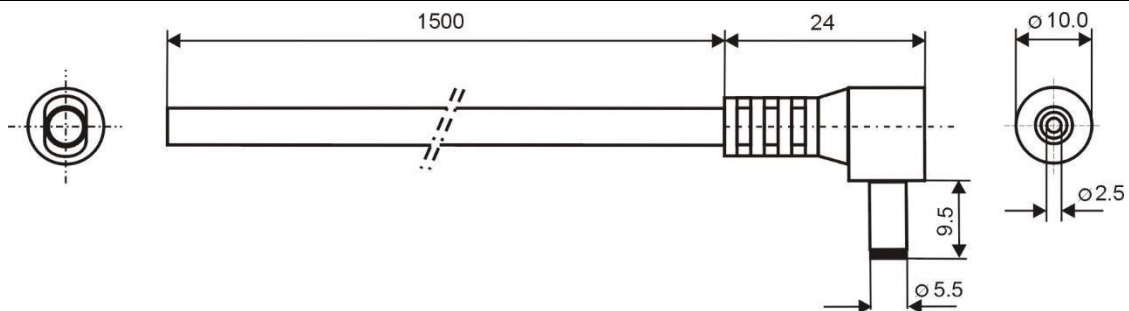

Specification:

Model	DC.CAB.2711.0150 WHITE
DC Plug	5,5x2,5mm L
Recommended voltage	0 - 48V
Max Current	8A
Dielectric Strength	500 VDC
Operating temperature	-20°C to +70°C
Cord Length	1500mm
Cable Diameter	4mm
Wire Diameter	2x1mm²
ROHS	+