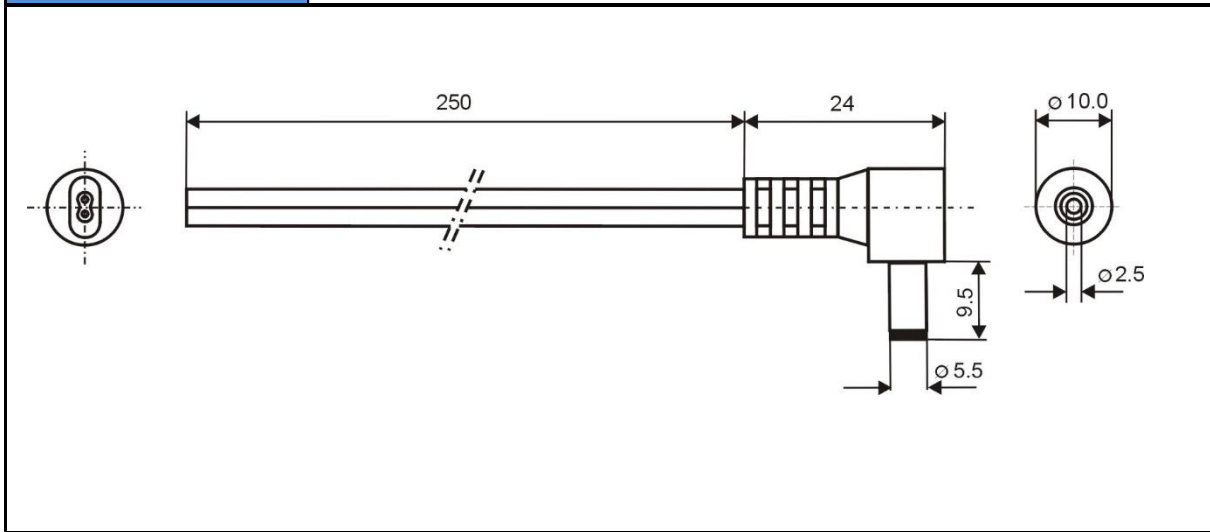

**Specification:**

Model	DC.CAB.2601.0020
DC Plug	5,5x2,5mm
Recommended voltage	0 - 48V
Max Current	5A
Dielectric Strenght	500 VDC
Operating temperature	-20°C to +70°C
Cord Lenght	250mm
Cable Diameter	2x2mm
Wire Diameter	2x0,5mm <sup>2</sup>
ROHS	+