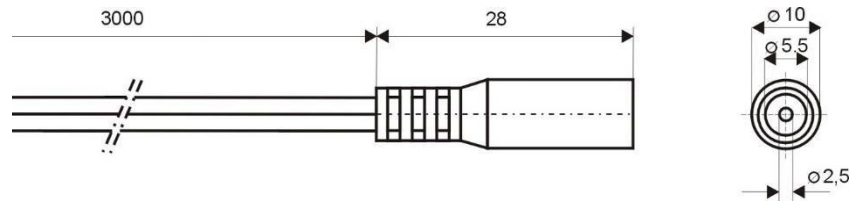

Specification:

Model	DC.CAB.2500.0300 WHITE
DC Socket	5,5x2,5mm
Recommended voltage	0 - 48V
Max Current	5A
Dielectric Strenght	500 VDC
Operating temperature	-20°C to +70°C
Cord Lenght	3000mm
Cable Diameter	2x2mm
Wire Diameter	2x0,5mm ²
ROHS	+