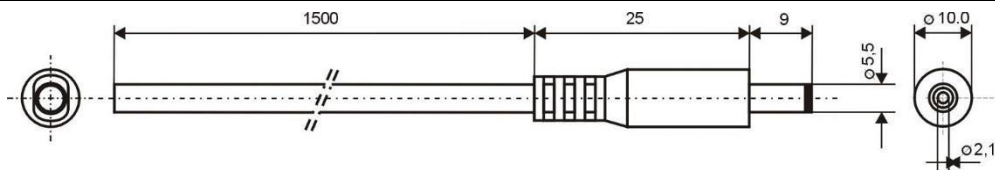

Specification:

Model	DC.CAB.2310.0150 WHITE
DC Plug	5,5x2,1mm
Recommended voltage	0 - 48V
Max Current	8A
Dielectric Strength	500 VDC
Operating temperature	-20°C to +70°C
Cord Length	1500mm
Cable Diameter	4mm
Wire Diameter	2x1mm ²
ROHS	+