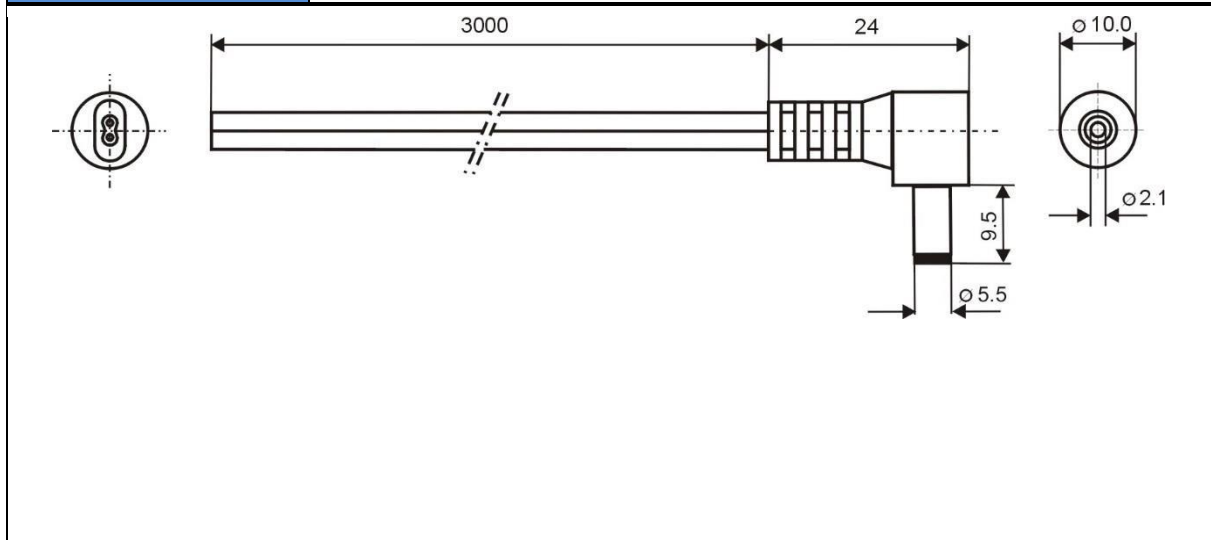

Specification:

Model	DC.CAB.2301.0300 WHITE
DC Plug	5,5x2,1mm L
Recommended voltage	0 - 48V
Max Current	5A
Dielectric Strenght	500 VDC
Operating temperature	-20°C to +70°C
Cord Lenght	3000mm
Cable Diameter	2x2mm
Wire Diameter	2x0,5mm ²
ROHS	+