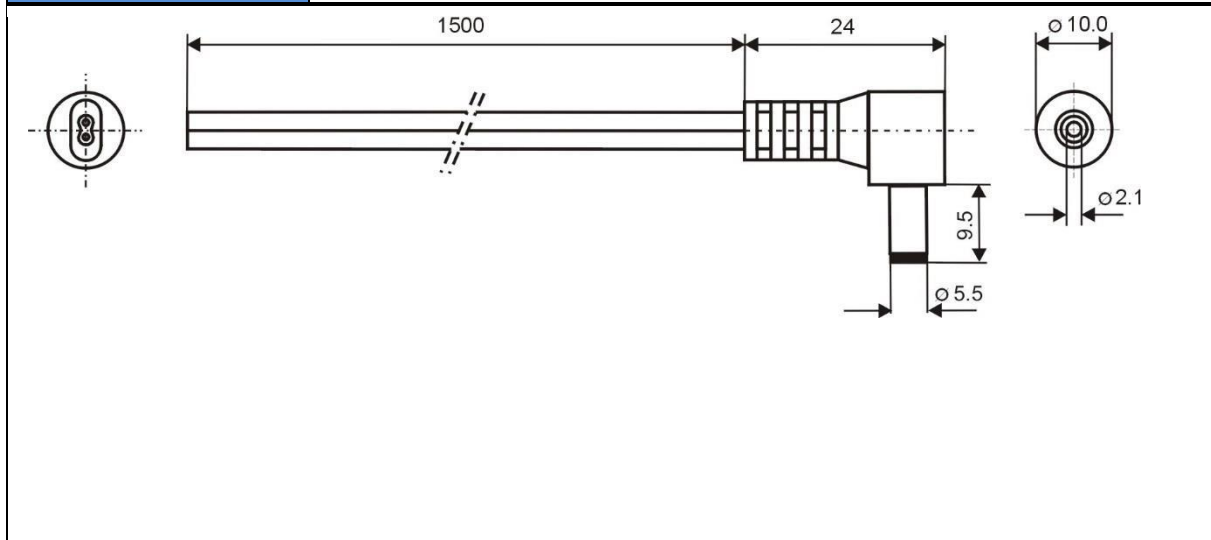

Specification:

Model	DC.CAB.2301.0150 WHITE
DC Plug	5,5x2,1mm L
Recommended voltage	0 - 48V
Max Current	5A
Dielectric Strength	500 VDC
Operating temperature	-20°C to +70°C
Cord Length	1500mm
Cable Diameter	2x2mm
Wire Diameter	2x0,5mm ²
ROHS	+