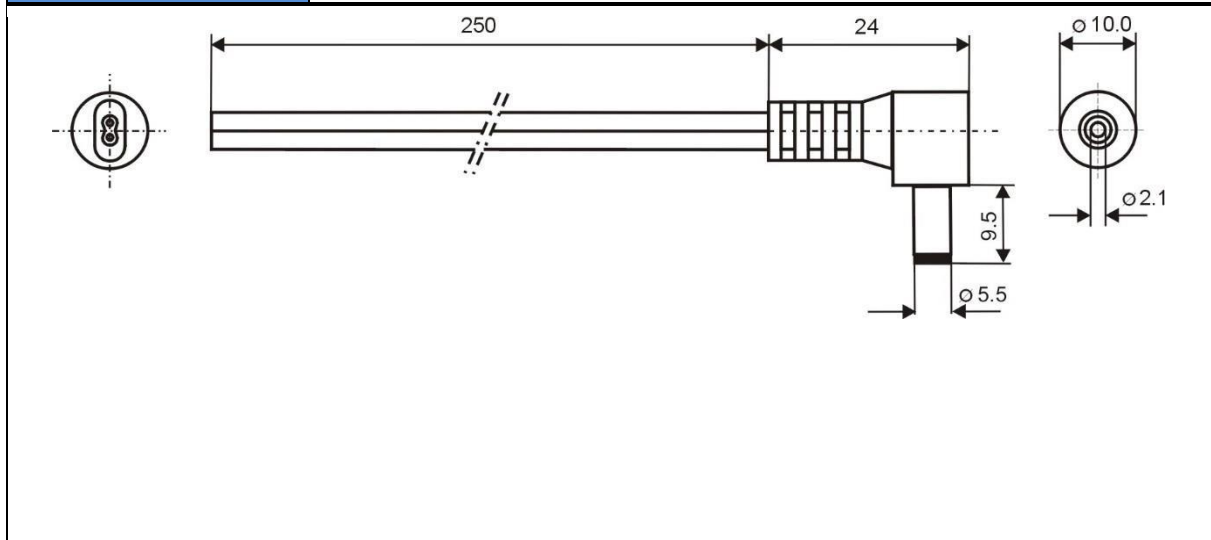

Specification:

Model	DC.CAB.2301.0020 WHITE
DC Plug	5,5x2,1mm L
Recommended voltage	0 - 48V
Max Current	5A
Dielectric Strenght	500 VDC
Operating temperature	-20°C to +70°C
Cord Lenght	250mm
Cable Diameter	2x2mm
Wire Diameter	2x0,5mm ²
ROHS	+