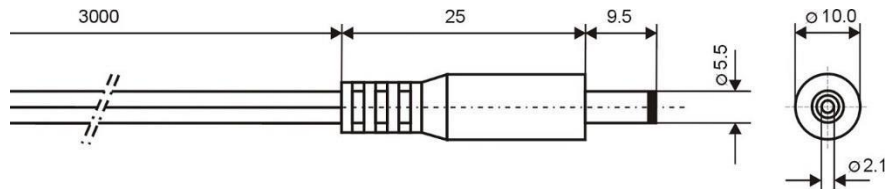

**Specification:**

Model	DC.CAB.2300.0300 WHITE
DC Plug	5,5x2,1mm
Recommended voltage	0 - 48V
Max Current	5A
Dielectric Strenght	500 VDC
Operating temperature	-20°C to +70°C
Cord Lenght	3000mm
Cable Diameter	2x2mm
Wire Diameter	2x0,5mm <sup>2</sup>
ROHS	+