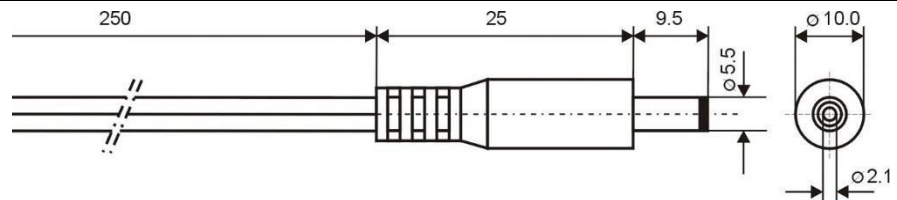

**Specification:**

Model	DC.CAB.2300.0020 WHITE
DC Plug	5,5x2,1mm
Recommended voltage	0 - 48V
Max Current	5A
Dielectric Strength	500 VDC
Operating temperature	-20°C to +70°C
Cord Length	250mm
Cable Diameter	2x2mm
Wire Diameter	2x0,5mm <sup>2</sup>
ROHS	+