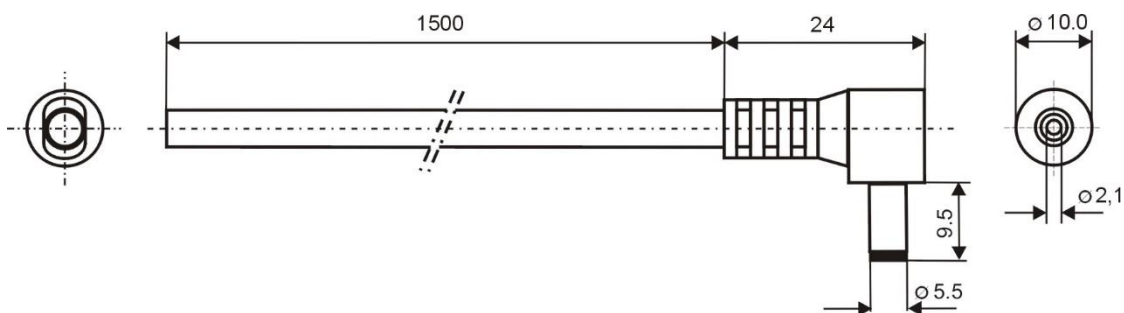

Specification:

Model	DC.CAB.2211.0150
DC Plug	5,5x2,1mm
Recommended voltage	0 - 48V
Max Current	8A
Dielectric Strength	500 VDC
Operating temperature	-20°C to +70°C
Cord Length	1500mm
Cable Diameter	4mm
Wire Diameter	2x1mm ²
ROHS	+