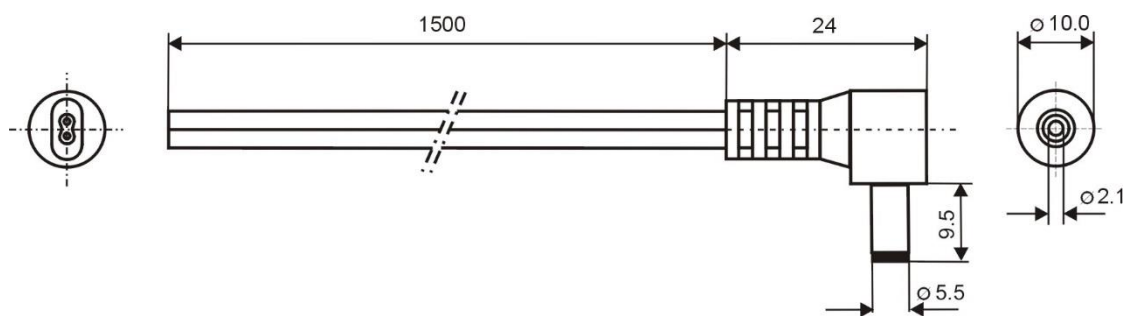

**Specification:**

Model	DC.CAB.2201.0150
DC Plug	5,5x2,1mm
Recommended voltage	0 - 48V
Max Current	5A
Dielectric Strenght	500 VDC
Operating temperature	-20°C to +70°C
Cord Lenght	1500mm
Cable Diameter	2x2mm
Wire Diameter	2x0,5mm <sup>2</sup>
ROHS	+