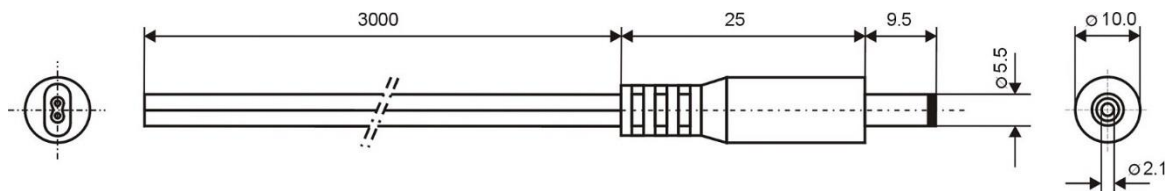

Specification:

Model	DC.CAB.2200.0300
DC Plug	5,5x2,1mm
Recommended voltage	0 - 48V
Max Current	5A
Dielectric Strenght	500 VDC
Operating temperature	-20°C to +70°C
Cord Lenght	3000mm
Cable Diameter	2x2mm
Wire Diameter	2x0,5mm ²
ROHS	+