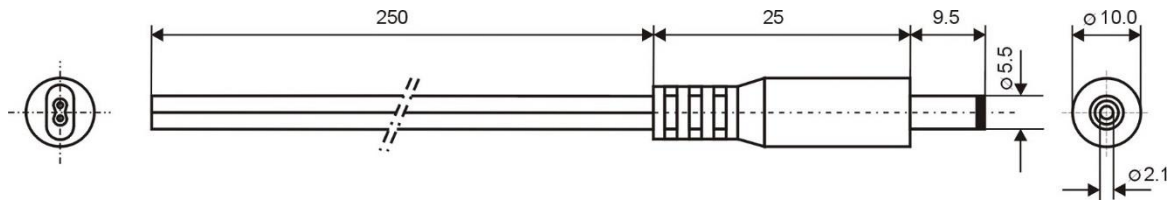

**Specification:**

Model	DC.CAB.2200.0020
DC Plug	5,5x2,1mm
Recommended voltage	0 - 48V
Max Current	5A
Dielectric Strenght	500 VDC
Operating temperature	-20°C to +70°C
Cord Lenght	250mm
Cable Diameter	2x2mm
Wire Diameter	2x0,5mm <sup>2</sup>
ROHS	+