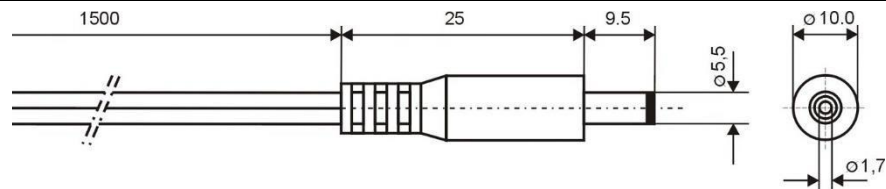

Specification:

Model	DC.CAB.1900.0150 WHITE
DC Plug	5,5x1,7mm
Recommended voltage	0 - 48V
Max Current	5A
Dielectric Strenght	500 VDC
Operating temperature	-20°C to +70°C
Cord Lenght	1500mm
Cable Diameter	2x2mm
Wire Diameter	2x0,5mm ²
ROHS	+