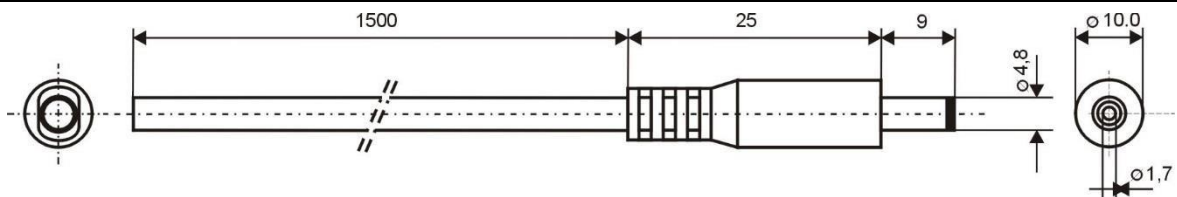

LOW VOLTAGE DC CABLE

Specification:

Model	DC.CAB.1510.0150 WHITE
DC Plug	4,8x1,7mm
Recommended voltage	0 - 48V
Max Current	8A
Dielectric Strength	500 VDC
Operating temperature	-20°C to +70°C
Cord Length	1500mm
Cable Diameter	4mm
Wire Diameter	2x1mm ²
ROHS	+