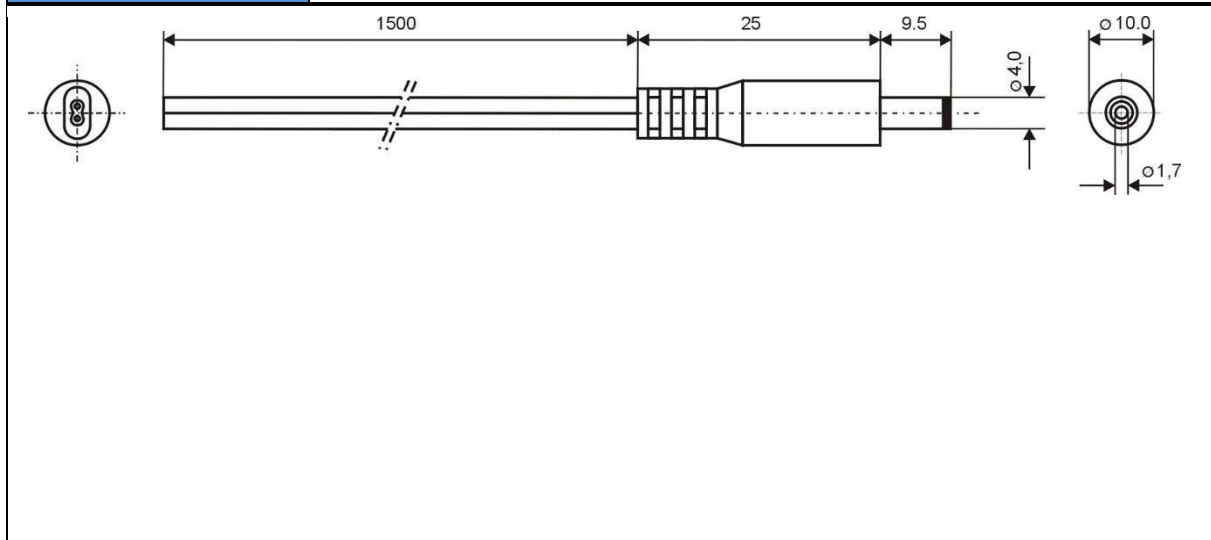

Specification:

Model	DC.CAB.1100.0150 WHITE
DC Plug	4,0x1,7mm
Recommended voltage	0 - 48V
Max Current	5A
Dielectric Strength	500 VDC
Operating temperature	-20°C to +70°C
Cord Length	1500mm
Cable Diameter	2x2mm
Wire Diameter	2x0,5mm ²
ROHS	+