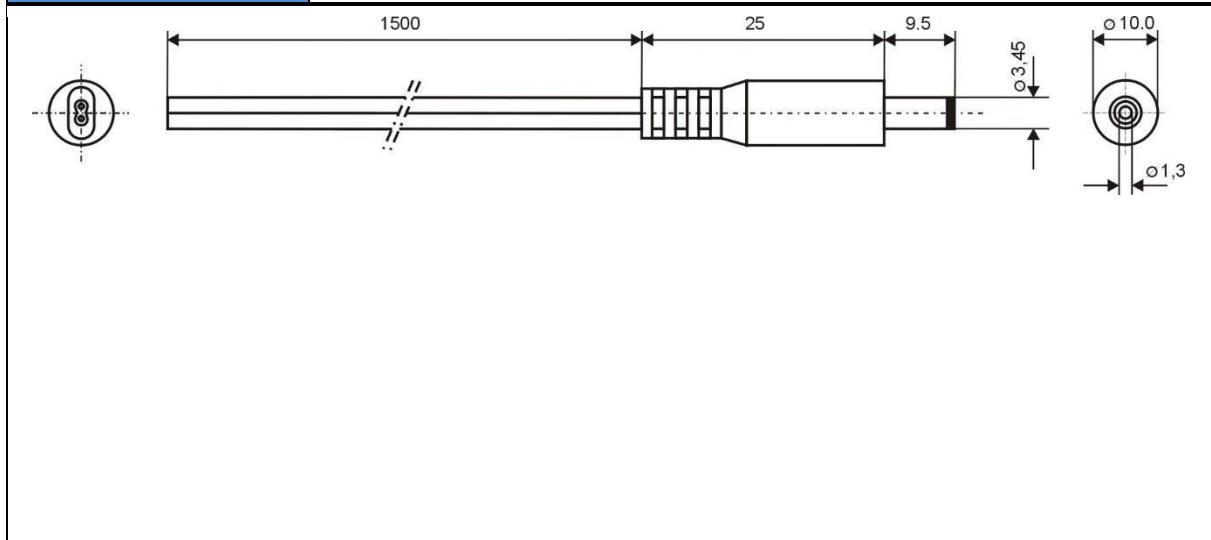

Specification:

Model	DC.CAB.0700.0150 WHITE
DC Plug	3,45x1,3mm
Recommended voltage	0 - 48V
Max Current	5A
Dielectric Strength	500 VDC
Operating temperature	-20°C to +70°C
Cord Length	1500mm
Cable Diameter	2x2mm
Wire Diameter	2x0,5mm ²
ROHS	+