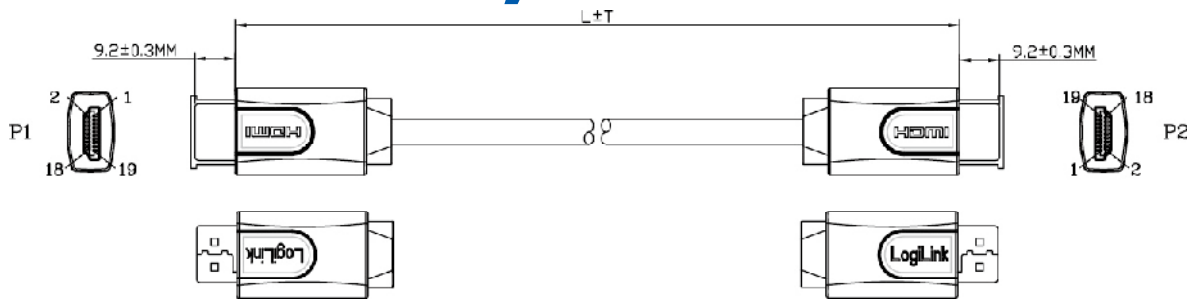

Art No. CHB1101 to CHB1120

HDMI Cable, M/M, High Speed with Ethernet, Black

The optimized HDMI cable is specially designed for the latest HDMI version. The HDMI Ethernet Channel technology consolidates video, audio, and data streams into a single HDMI cable, and enables high-speed networking at up to 100 Mb/sec. Audio Return Channel allows an HDMI-connected TV with a built-in tuner to send audio data "upstream" to a surround audio system. Imaging 3D via HDMI and support all HDTV formats including 480p, 720p, 1080i, 1080p and 4K (4096 x 2160). In addition to RGB color and x.v.Color, it supports for three additional color spaces (sYCC60, Adobe RGB, and Adobe YCC601), enabling to deliver better accurate color on an HDTV.

Pin Assignment

* The specifications and pictures are subject to change without notice.
*All trade names referenced are the registered trademark of their respective owners.

Art No. CHB1101 to CHB1120

HDMI Cable, M/M, High Speed with Ethernet, Black

Specification:

- HDMI High Speed with Ethernet Cable, Gold plated, Type A, M/M, length: from 1M to 20M
- UL20276 (28AWG*IPR+EAM)*5C+28AWG*4C+AEB OD:7.3MM Black
- HDMI Male 19P Solder Type, Insulation: Black, Gold Plated
- Transparent PE
- PVC 65P Color: Black
- HDMI Transparent Dust Cap
- PVC 45P Color: Blue

Electrical Test:

1. 100% Test (Open, Short, Mis Wire)
2. Contact Resistance: 2 ohm max.
3. Insulation Resistance: 10M ohm min.
4. Hi-Pot Test: DC 300V/10ms

Packaging Information:

Model Name	L	T	Q'ty	Carton Dimension	EAN Code
CHB1101	100cm	2cm	20pcs	420x340x270 mm	4260113572931
CHB1102	200cm	3cm	20pcs	420x340x270 mm	4260113572948
CHB1103	300cm	4cm	20pcs	420x340x270 mm	4260113572955
CHB1105	500cm	5cm	20pcs	420x340x270 mm	4260113572962
CHB1110	1,000cm	10cm	10pcs	490x440x220 mm	4260113572979
CHB1115	1,500cm	10cm	10pcs	490x440x220 mm	4260113572986
CHB1120	2,000cm	10cm	10pcs	490x440x220 mm	4260113572993