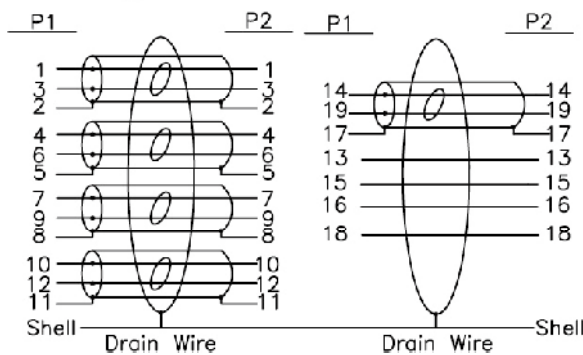

Pin Assignment

* The specifications and pictures are subject to change without notice.
*All trade names referenced are the registered trademark of their respective owners.