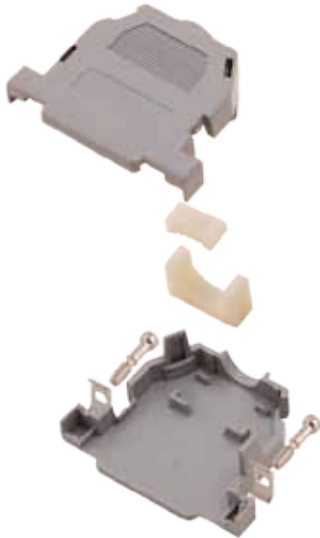

D-Sub Plastic cover, Light Grey, Top, short jackscrews

TECHNICAL SPECIFICATIONS

Material: UL Recognised Plastic Material
 Operating Temperature: -55°C to +110°C
 Cable Entry: Top
 Thumbscrews: UNC 4-40
 Cable O.D: 9-way Up to 8,2mm
 15-way Up to 11,4mm
 25-way Up to 11,0mm
 Colour: Light Grey

Features:

- Available in sizes 9-15-25
- Suitable for any common Sub-D connector
- Quick Snap Locking
- Short Jackscrews
- Re-openable
- Available in two colours: Black & Light Grey
- Also available in Metalized Version

Size CCOV	A	B	C
9-way	30,5	15,5	39,2
15-way	40,1	15,5	39,6
25-way	53,6	16,0	43,0

Ordering information:

Size:	P/N - Kitted:	Product Code:
9-way	2360-0101-11	CCOV 9-SN-LG
15-way	2360-0101-12	CCOV15-SN-LG
25-way	2360-0101-13	CCOV25-SN-LG