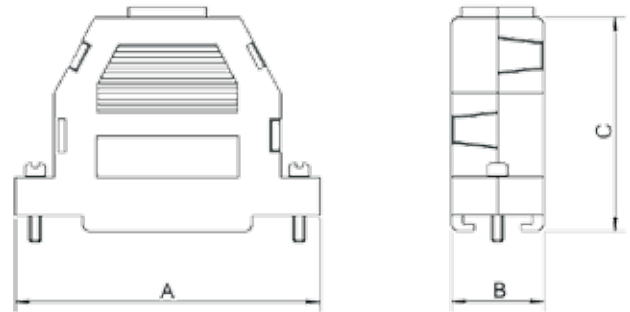

D-Sub Plastic cover, Light Grey, Top, short jackscrews

TECHNICAL SPECIFICATIONS

Material: UL Recognised Plastic Material
 Operating Temperature: -55°C to +110°C
 Cable Entry: Top
 Thumbscrews: UNC 4-40
 Cable O.D: 9-way Up to 8,2mm
 15-way Up to 11,4mm
 25-way Up to 11,0mm
 Colour: Light Grey

Features:

- Available in sizes 9-15-25
- Suitable for any common Sub-D connector
- Quick Snap Locking
- Short Jackscrews
- Re-openable
- Available in two colours: Black & Light Grey
- Also available in Metalized Version

Size CCOV	A	B	C
9-way	30,5	15,5	39,2
15-way	40,1	15,5	39,6
25-way	53,6	16,0	43,0

Ordering information:

Size:	P/N - Kitted:	Product Code:
9-way	2360-0101-11	CCOV 9-SN-LG
15-way	2360-0101-12	CCOV15-SN-LG
25-way	2360-0101-13	CCOV25-SN-LG